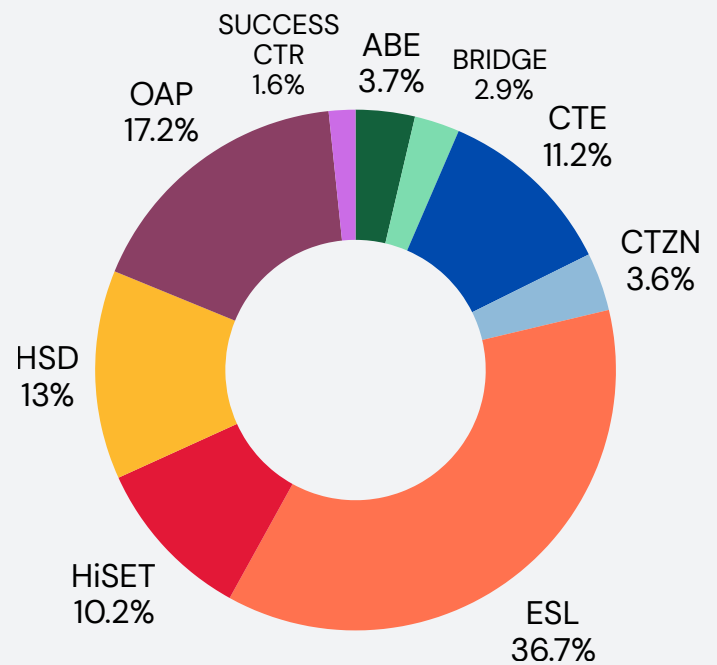

Budget

General Expenses: **\$25,868,096**
Apportionment Revenue: **\$47,446,711**

Headcount and Enrollment

Unduplicated Headcount: **29,731**
FTES: **7,262**

Sites and Class Sections

Sites Served: **64**
Class Sections: **2510**

FTES by Department

Program	FTES
Adult Basic Education	267
Bridge	209
Career Education	812
Citizenship Prep	260
English as a Second Language	2664
High School Diploma	944
HiSET/GED Prep	740
Older Adult Program	1248
Parenting Education	1
Success Center	115
Substantial Disabilities	2
Total	7262