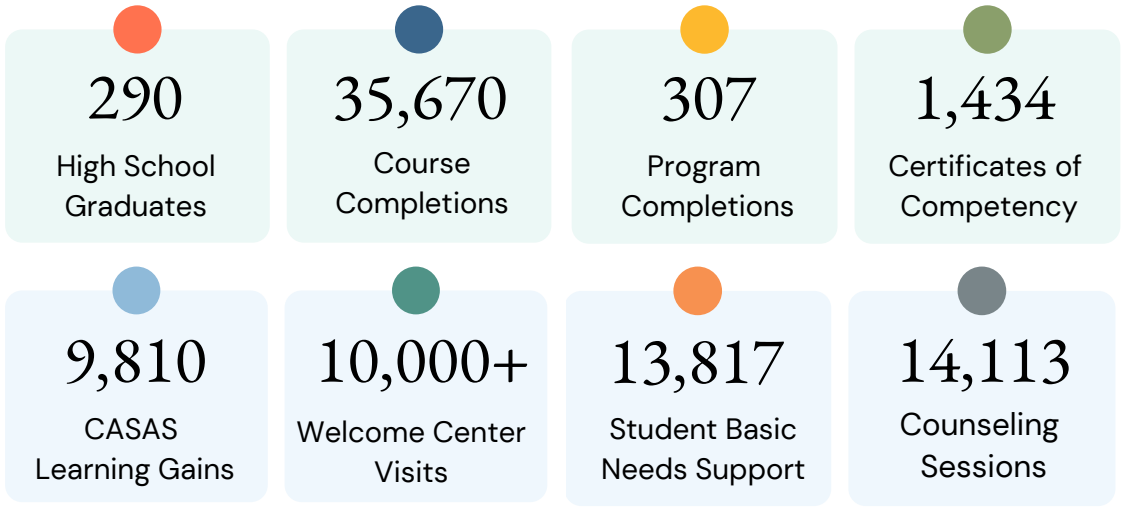

Faculty, Staff, & Administrators

Full Time Faculty and Counselors: **26**
Part Time Faculty and Counselors: **425**
Classified Professionals: **82**
Administrators: **9**

Campuses

Centennial Education Center (CEC)
2900 W. Edinger Ave.,
Santa Ana, CA 92704

Remington Education Center
1325 E 4th St,
Santa Ana, CA 92701

Santa Ana College in the Village (VL-211)
1530 W. 17th St.
Santa Ana, 92706

Student Access & Engagement

14,700
Followers

4,000
Followers

SCE Websites	Total Views	Active Users
SAC.EDU/GO	1,127,534	303,992
SAC.EDU/VAMOS	208,173	127,408
SAC.EDU/GOVIET	59,272	37,499
Total:	1,394,979	468,899

181 Community Events
85 CEC Campus Events

Connect with Us!

714-241-5700 – General Information
714-564-6059 – Admissions & Records
714-241-5720 – Counseling
714-241-5785 – Outreach

continuinged@sac.edu

sac.edu/go (English)
sac.edu/vamos (Spanish)
sac.edu/goviet (Vietnamese)

Follow us online.

Scan the QR code to explore our website and connect on social media.