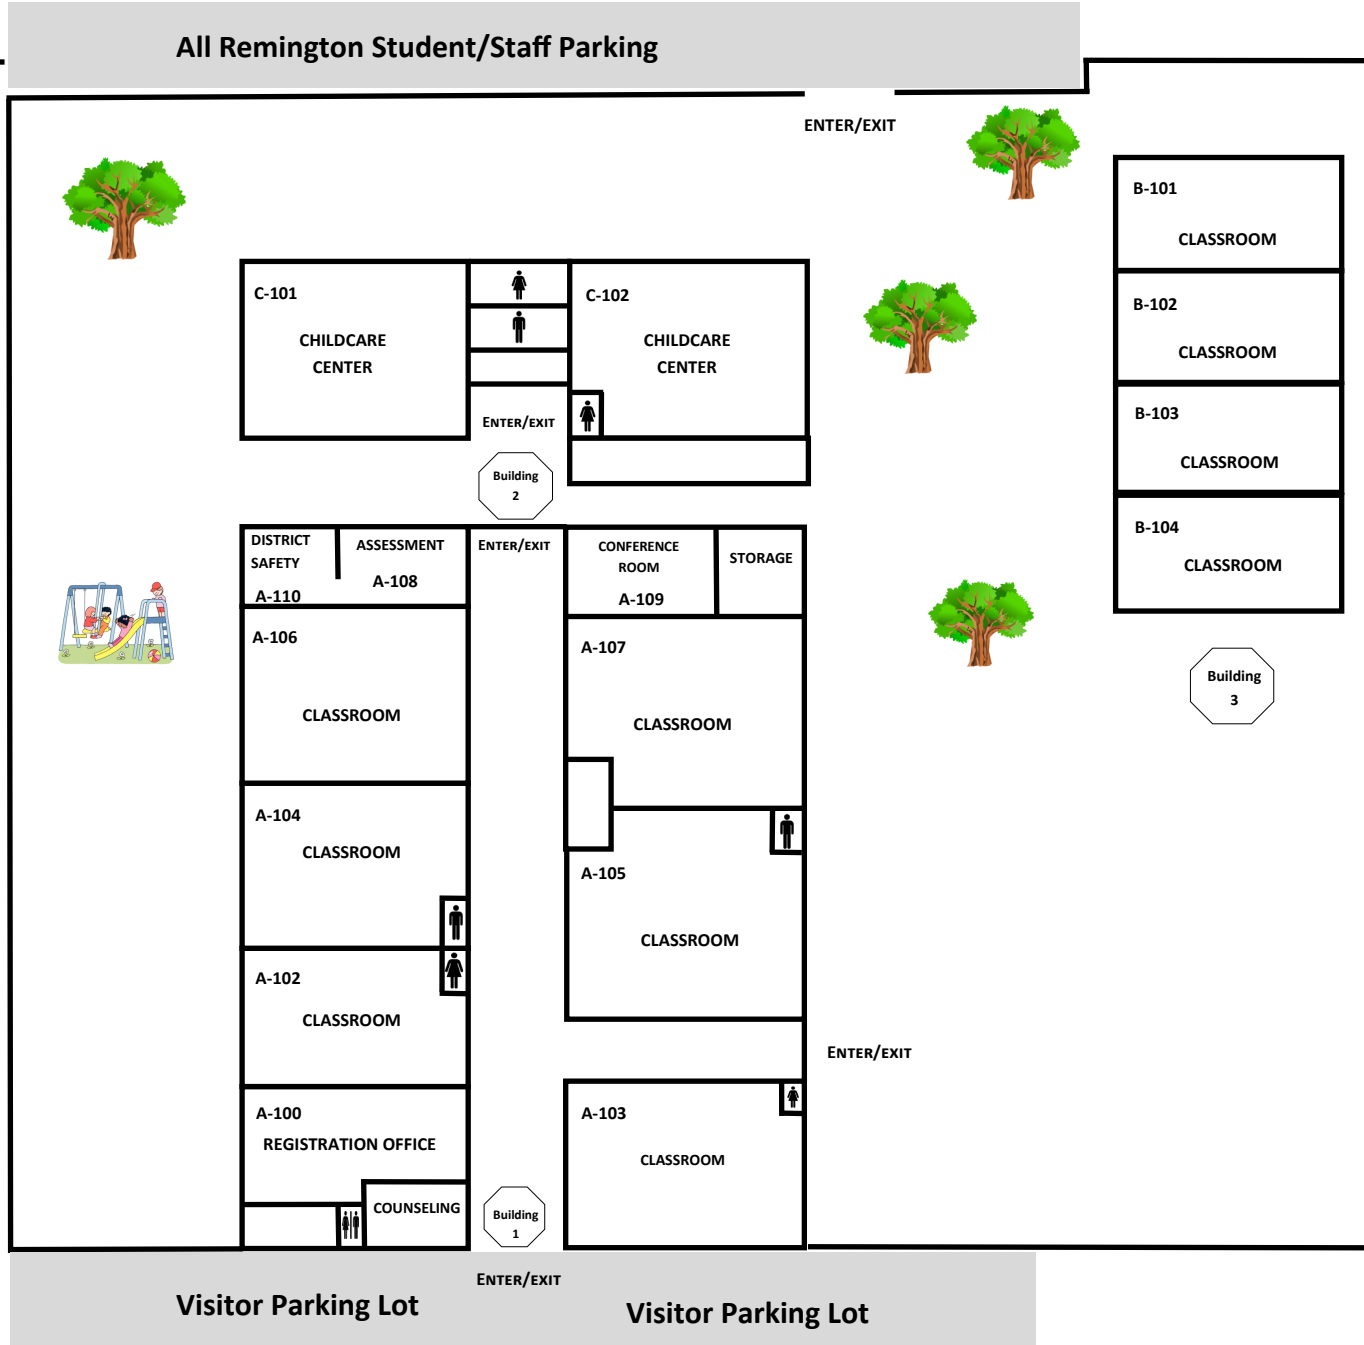

# All Remington Student/Staff Parking

PARKING ENTRANCE

SAUSD  
ADVANCED  
LEARNING  
ACADEMY

SAUSD  
OFFICE

SAUSD  
Parking  
Only

N Grand Ave.

N. McClay St.