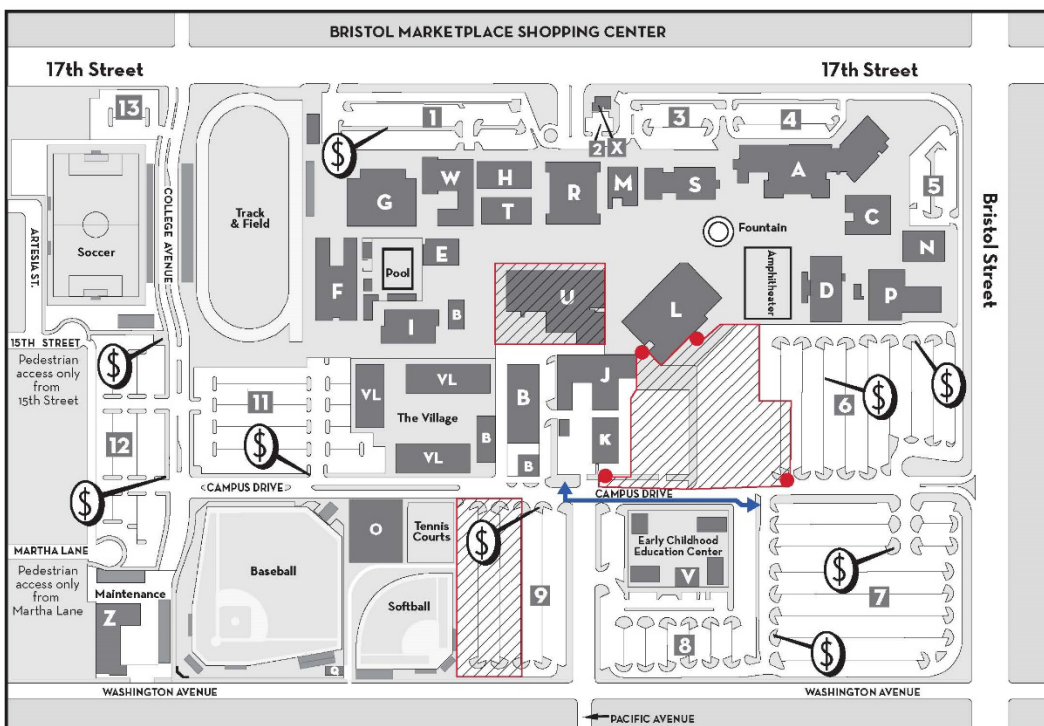

Who pays for it?

Students will have to go to cashiers to pay a small fee of \$6.75 (12 units or more) and \$5.75 (up to 11 units), which will be good for all semester.

A	Cesar Chavez Building / Business / Computer Lab	O	Central Plant
B	Middle College High School	P	Phillips Hall Theatre / Don Express
C	Fine Arts / Art Gallery	Q	Concession
D	Dunlap Hall	R	Russell Hall
E	Fitness Center	S	Administration Building / Admissions / Counseling
F	Locker Rooms	T	Technical Arts
G	Cook Gym	U	Johnson Center (Closed)
H	Hammond Hall	V	Early Childhood Education Center
I	Classroom Building	VL	The Village (Student Business Office/Cashier's Office, Campus Store, Grab-n-Go, Health & Wellness, DSPS, EOPS, Financial Aid, Quick Center International Students Program, The Spot, Student Life)
J	Auto Shop	W	Kinesiology
K	Welding / Auto Diesel	X	Security / Safety
L	Nealey Library / Media Services / Assessment Center	Z	Maintenance
M	Tessman Planetarium / Veteran's Resource Center		
N	Music Building		