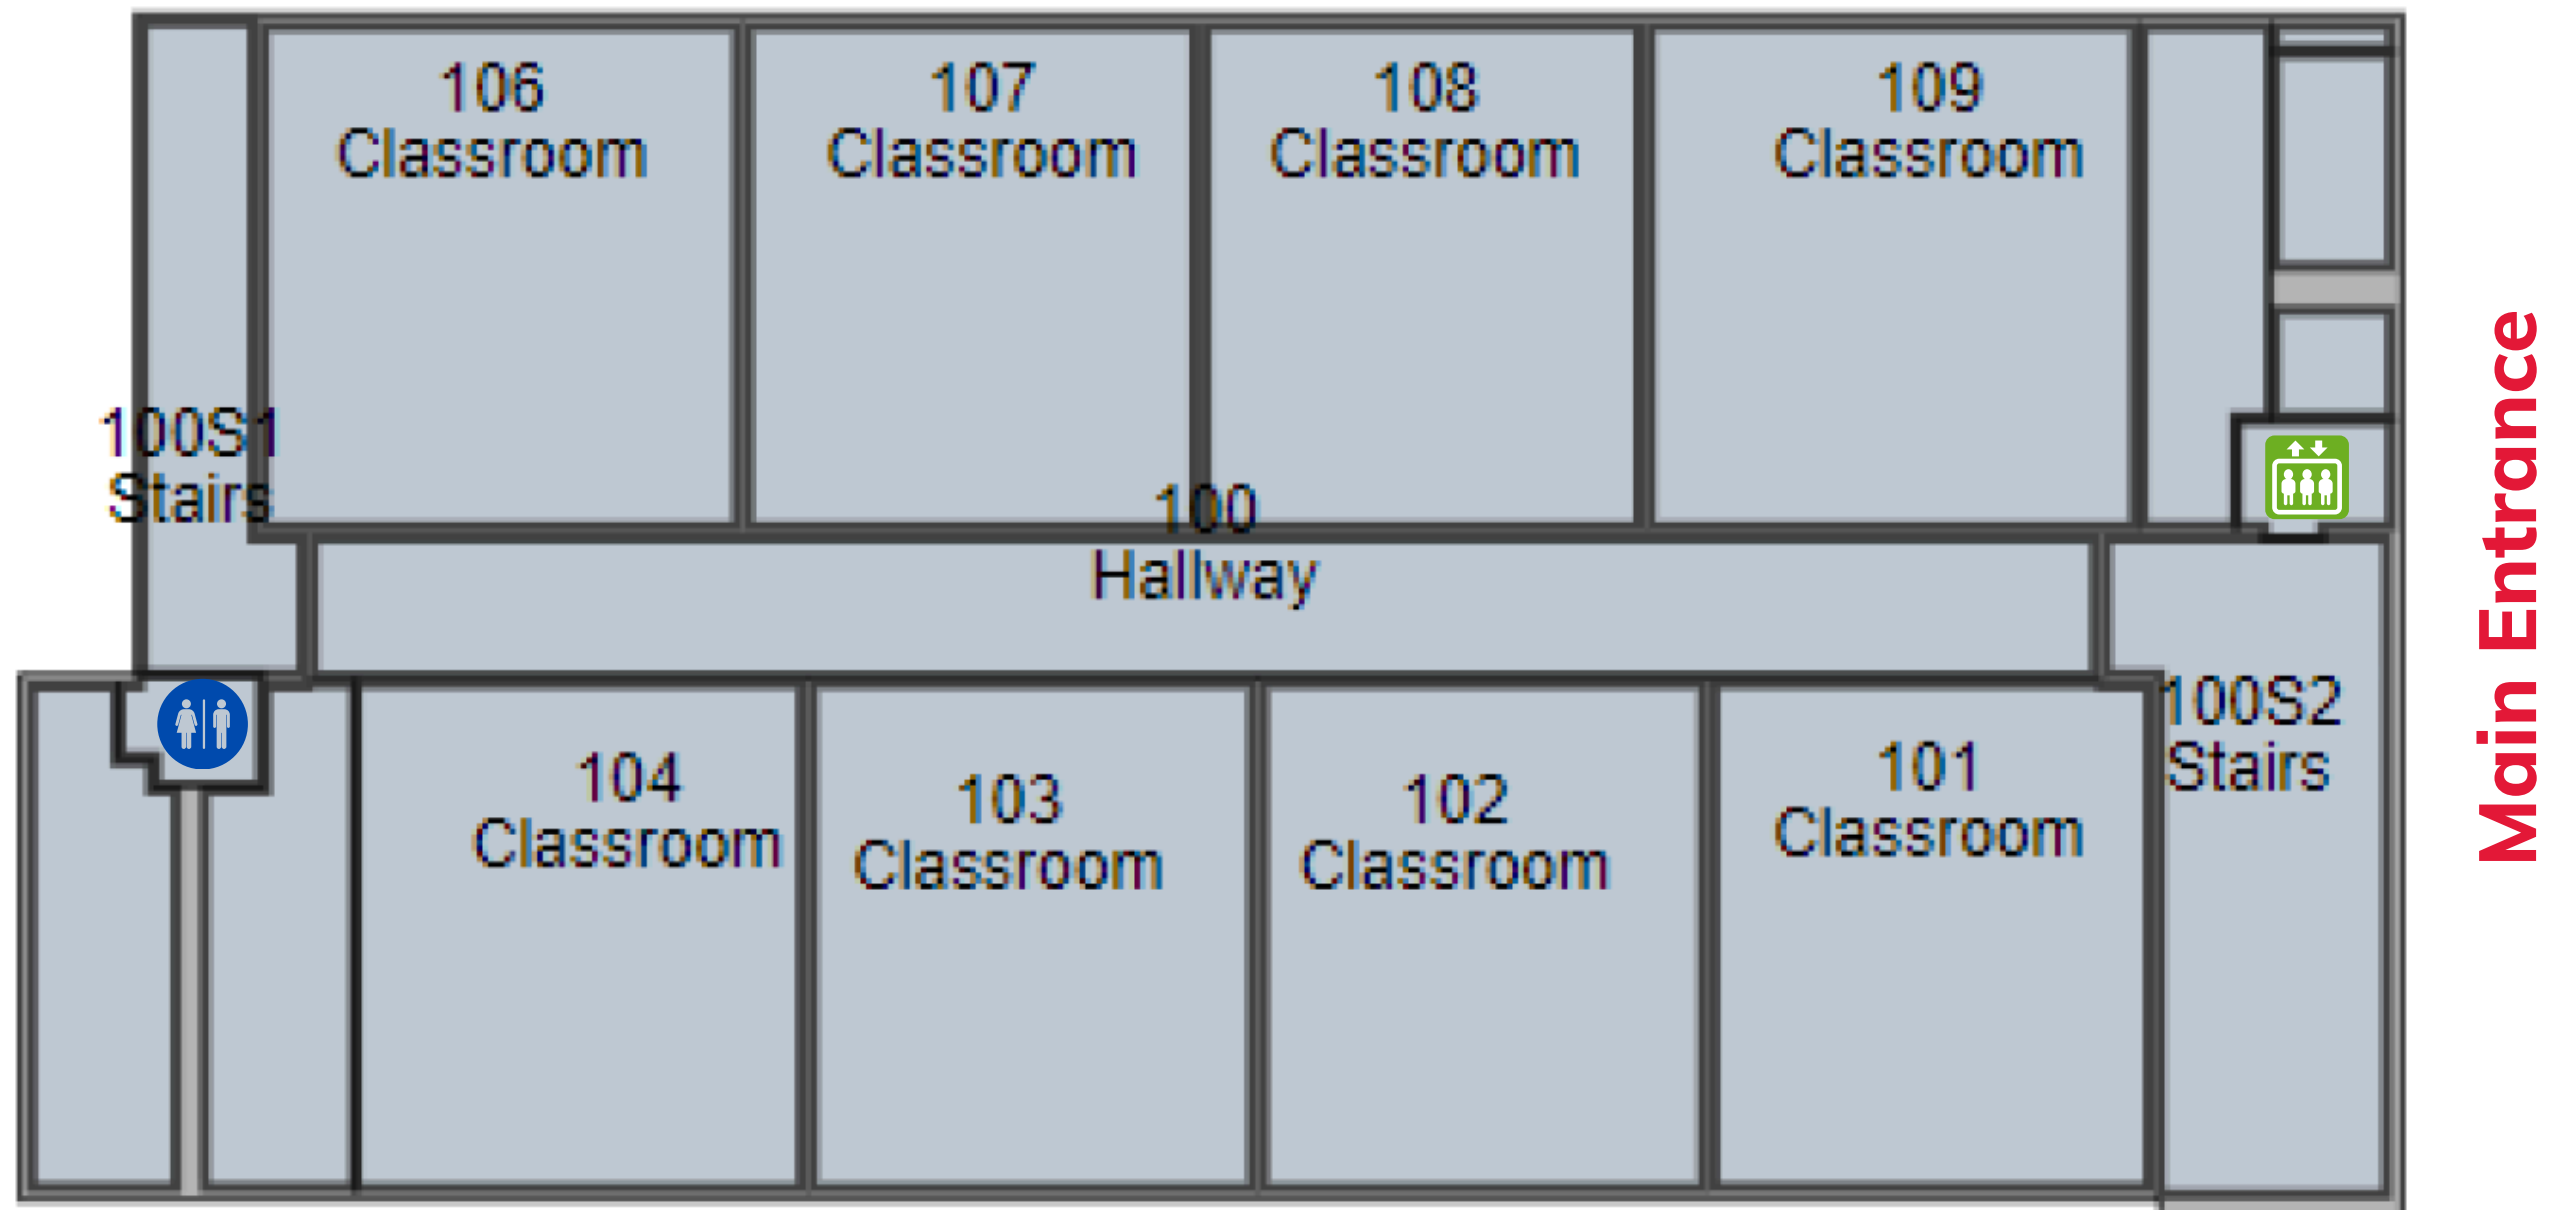

ROAD TO TEACHING CONFERENCE

Address:

Santa Ana College
1530 W. 17th Street
Santa Ana, CA 92706

Parking:

- Lots 6 & 11
- May park in staff or student stalls
- No permit necessary

Venues:

- Johnson Student Center (JSC)
- I-Building Classrooms (for Workshops)

ROAD TO TEACHING CONFERENCE WORKSHOP SESSIONS

I-Building, 1st Floor

I-Building, 2nd Floor