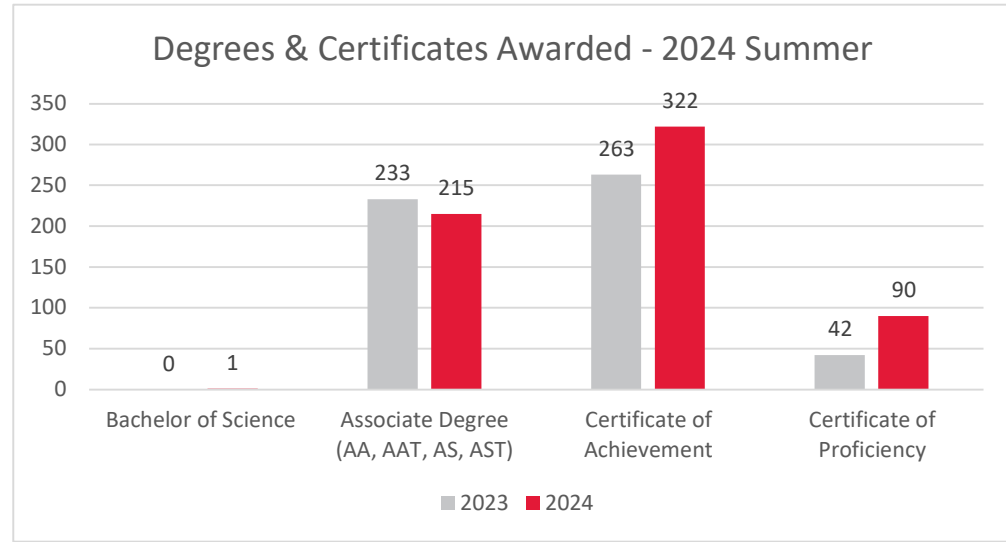

2024 Summer Graduation Report

2024 Summer Session	2023	2024
Bachelor of Science	0	1
Associate Degree (AA, AAT, AS, AST)	233	215
Certificate of Achievement	263	322
Certificate of Proficiency	42	90

Detail for Degrees Awardes	2024 SU
BS	1
AA	100
AAT	24
AS	54
AST	37