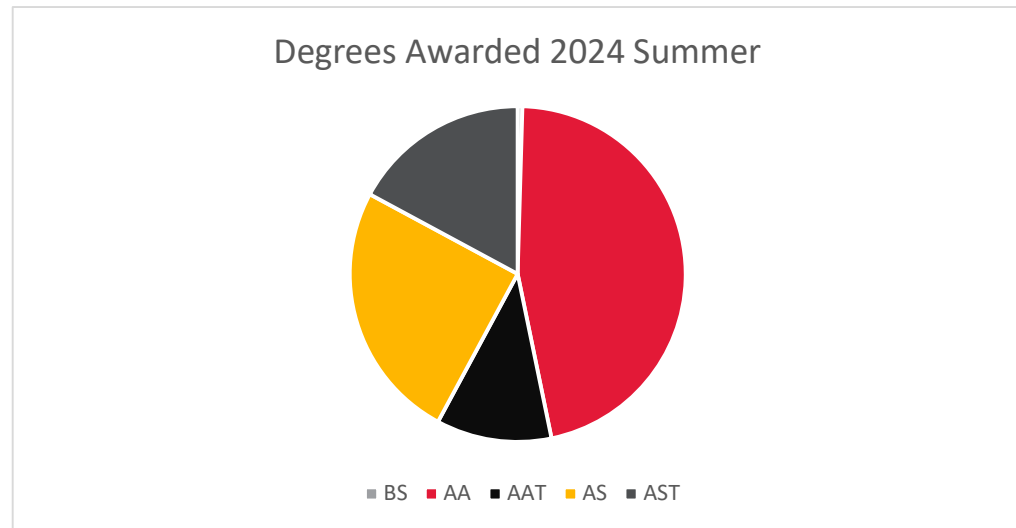

2024 Summer Graduation Report

2024 Summer Session	2023	2024
Bachelor of Science	0	1
Associate Degree (AA, AAT, AS, AST)	233	215
Certificate of Achievement	263	322
Certificate of Proficiency	42	90

Detail for Degrees Awardes	2024 SU
BS	1
AA	100
AAT	24
AS	54
AST	37