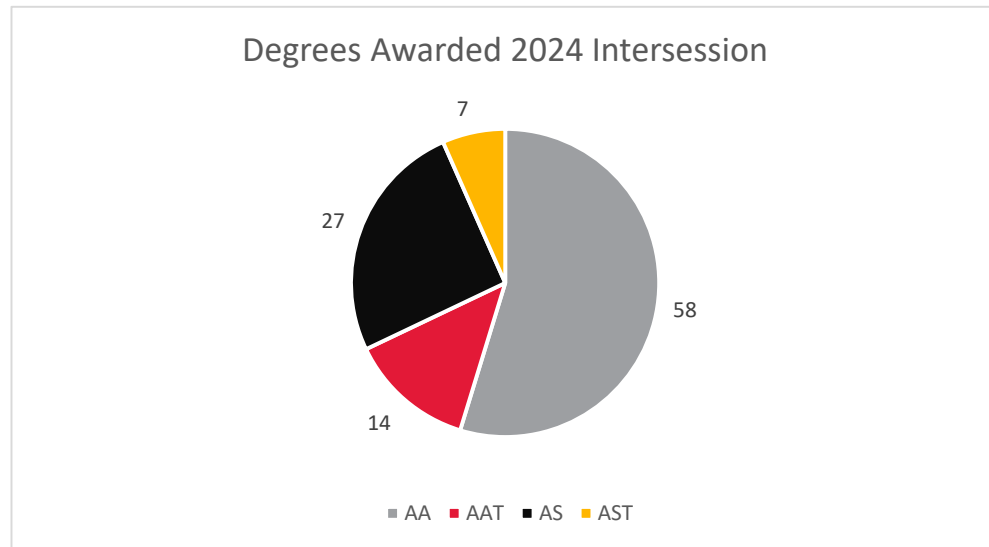

Detail for Degrees Awardes	2024 SI
AA	58
AAT	14
AS	27
AST	7