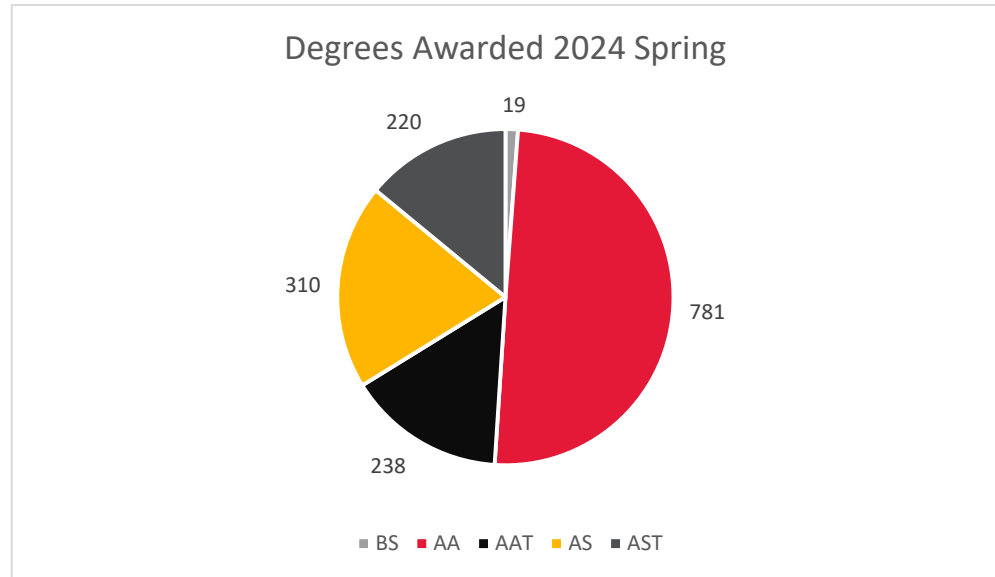

2024 Spring Term	2023	2024
Bachelor of Science	11	19
Associate Degree (AA, AAT, AS, AST)	1244	1549
Certificate of Achievement	1204	1735
Certificate of Proficiency	242	267

Detail for Degrees Awardes	2024 SP
BS	19
AA	781
AAT	238
AS	310
AST	220

2024 Intersession	2023	2024
Associate Degree (AA, AAT, AS, AST)	112	106
Certificate of Achievement	125	198
Certificate of Proficiency	5	10

Detail for Degrees Awardes	2024 SI
AA	58
AAT	14
AS	27
AST	7

2019 - 2024 Historical Overview