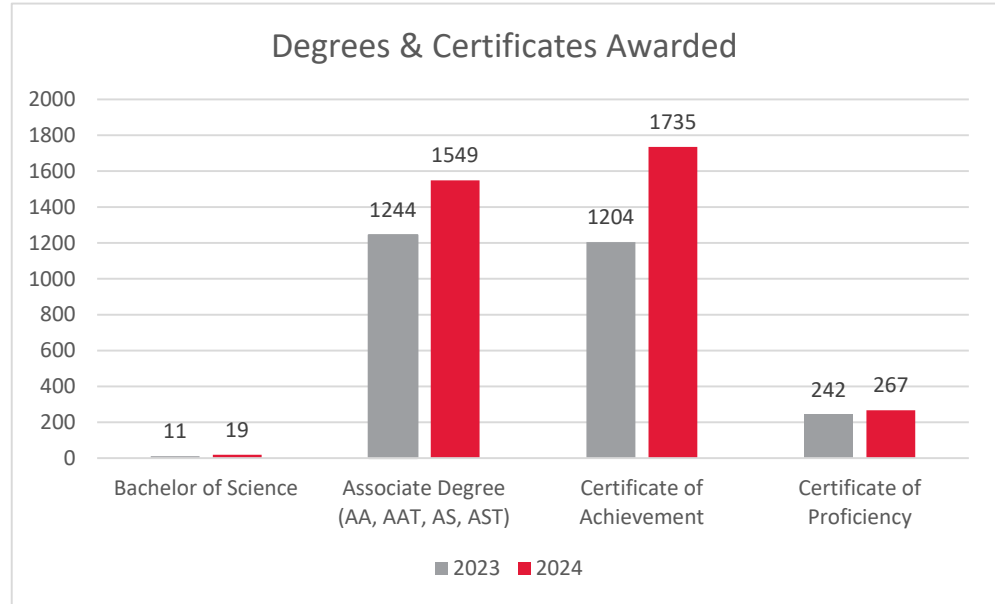

2024 Spring Term	2023	2024
Bachelor of Science	11	19
Associate Degree (AA, AAT, AS, AST)	1244	1549
Certificate of Achievement	1204	1735
Certificate of Proficiency	242	267

Detail for Degrees Awardes	2024 SP
BS	19
AA	781
AAT	238
AS	310
AST	220