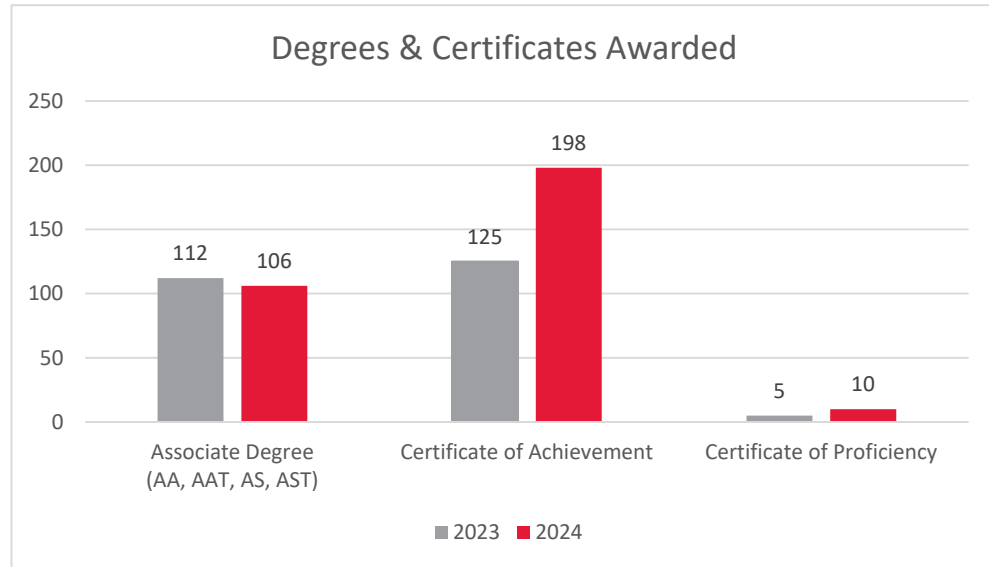

2024 Spring Term	2023	2024
Bachelor of Science	11	19
Associate Degree (AA, AAT, AS, AST)	1244	1549
Certificate of Achievement	1204	1735
Certificate of Proficiency	242	267

Detail for Degrees Awardes	2024 SP
BS	19
AA	781
AAT	238
AS	310
AST	220

2024 Intersession	2023	2024
Associate Degree (AA, AAT, AS, AST)	112	106
Certificate of Achievement	125	198
Certificate of Proficiency	5	10

Detail for Degrees Awardes	2024 SI
AA	58
AAT	14
AS	27
AST	7

2019 - 2024 Historical Overview