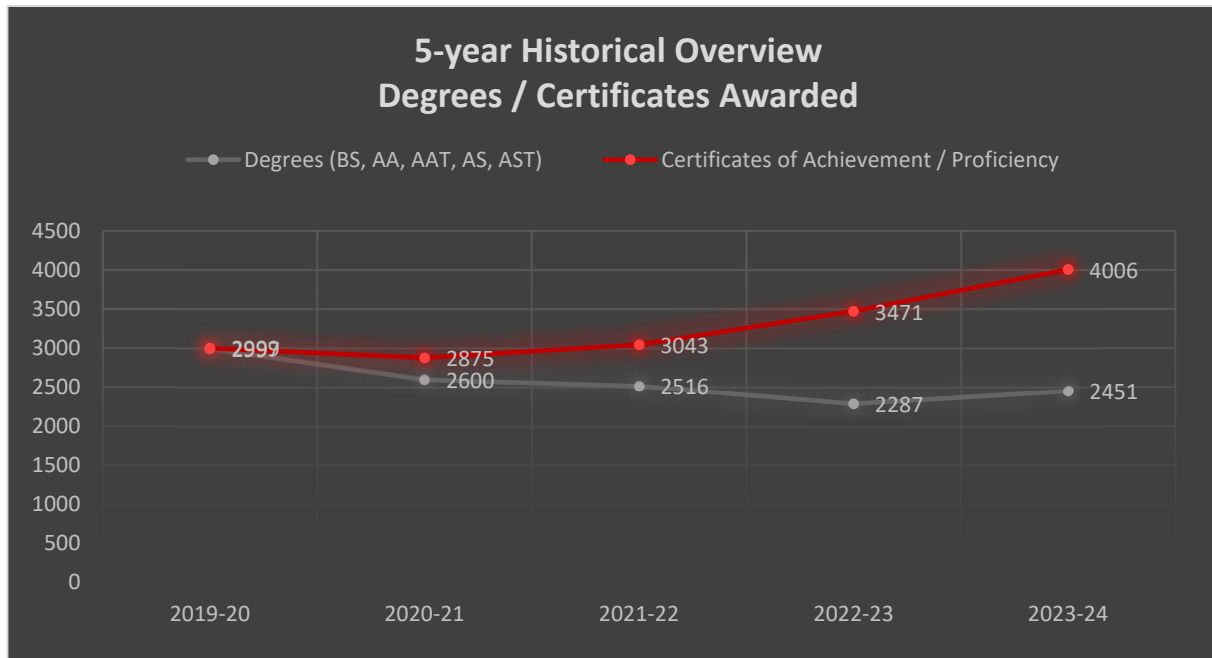

2019 - 2024 Historical Overview

	2019-20	2020-21	2021-22	2022-23	2023-24
Degrees (BS, AA, AAT, AS, AST)	2999	2600	2516	2287	2451
Certificates of Achievement / Proficiency	2997	2875	3043	3471	4006