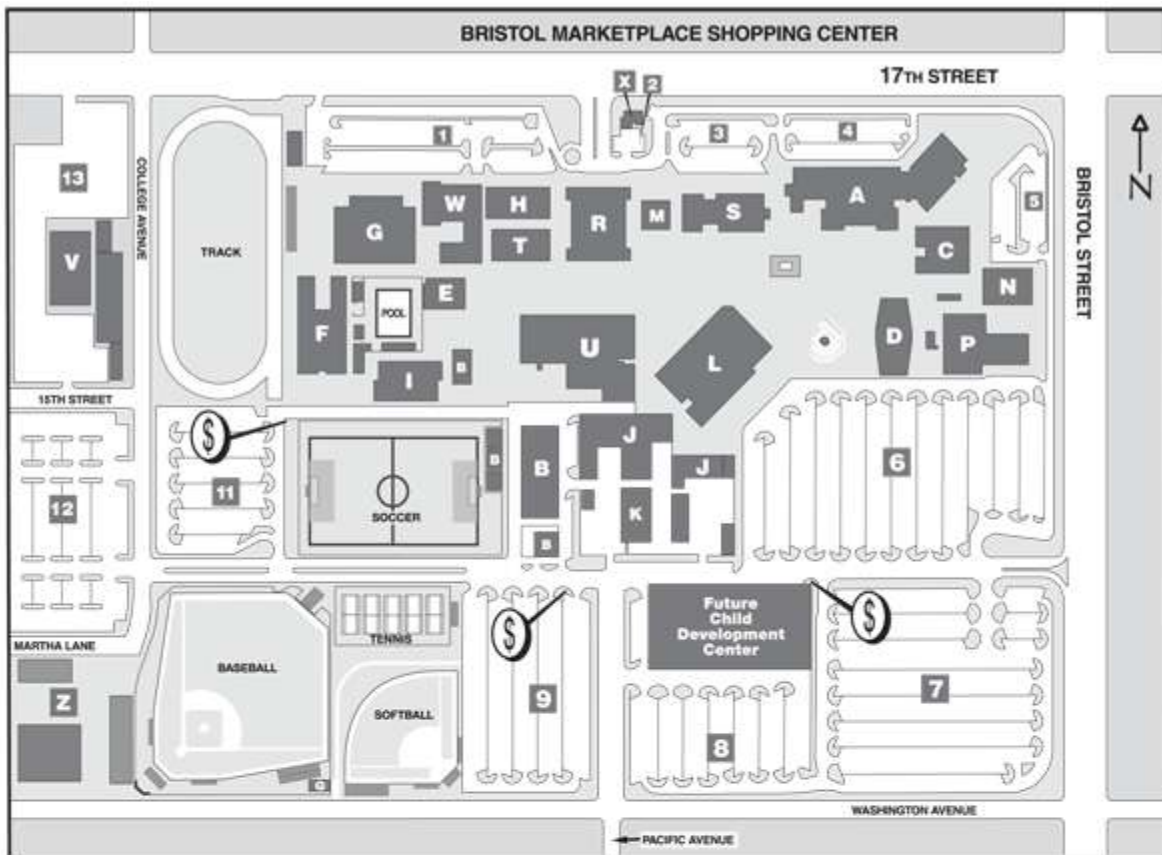

(Tobacco use permitted in parking lots only.)

SANTA ANA COLLEGE FACILITIES

A Cesar Chavez Building / Business / Computer Lab	N Music Building
B Middle College High School	P Phillips Hall Theatre
C Fine Arts / Art Gallery	Q Concession
D Dunlap Hall / Amphitheatre (west of bldg.)	R Russell Hall
E Fitness Center	S Administration Building / Admissions / Counseling
F Locker Rooms	T Technical Arts
G Cook Gym	U Johnson Center / Student Business Office / Bookstore / Cafeteria / International Students Program
H Hammond Hall	V Child Development Center
I Classroom Building	W Exercise Science
J Auto Shop / Quick Center	X Security / Safety
K Welding / Auto Diesel	Z Maintenance
L Nealley Library	
M Planetarium	

PARKING

- **1** Staff Parking
- **2-3** Visitor Parking
- **4-5** Staff Parking
- **6-13** Student Parking (except as posted)
- Permit Dispenser ($2.00 for 8 hours)

SAC IS TOBACCO-FREE

Use of tobacco-related products is allowed only in parking lots.