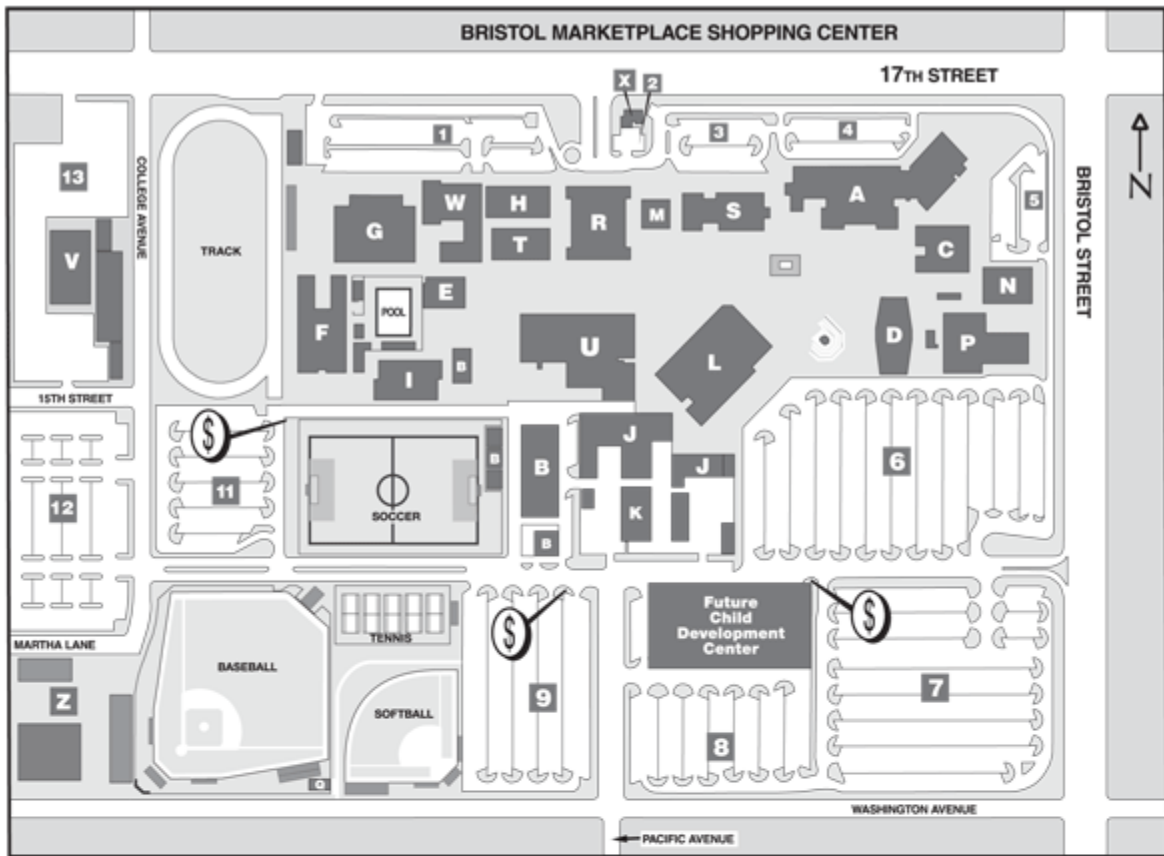

(Tobacco use permitted in parking lots only.)

SANTA ANA COLLEGE FACILITIES

A Cesar Chavez Building / Business / Computer Lab	N Music Building
B Middle College High School	P Phillips Hall Theatre
C Fine Arts / Art Gallery	Q Concession
D Dunlap Hall / Amphitheatre (west of bldg.)	R Russell Hall
E Fitness Center	S Administration Building / Admissions / Counseling
F Locker Rooms	T Technical Arts
G Cook Gym	U Johnson Center / Student Business Office / Bookstore / Cafeteria / International Students Program
H Hammond Hall	V Child Development Center
I Classroom Building	W Exercise Science
J Auto Shop / Quick Center	X Security / Safety
K Welding / Auto Diesel	Z Maintenance
L Nealley Library	
M Planetarium	

PARKING

- **1** Staff Parking
- **2-3** Visitor Parking
- **4-5** Staff Parking
- **6-13** Student Parking (except as posted)
- Permit Dispenser ($2.00 for 8 hours)

SAC IS TOBACCO-FREE

Use of tobacco-related products is allowed only in parking lots.