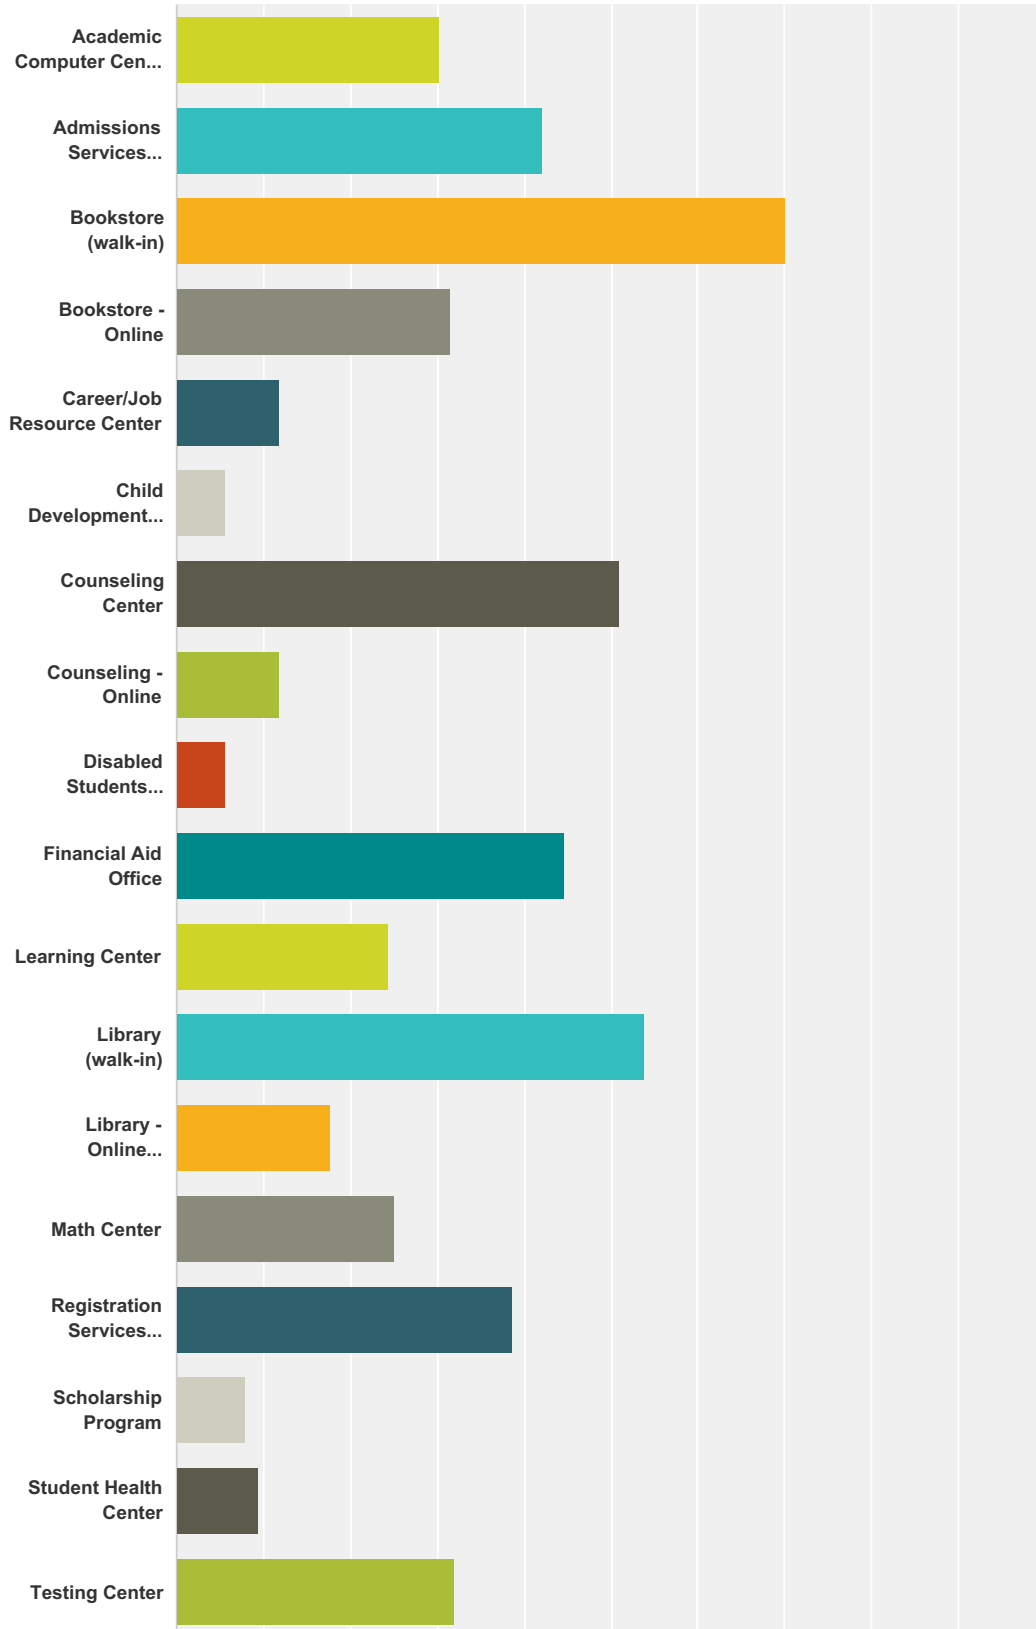

Q10 What student support programs/services have you used at Santa Ana College? (Select all that apply)

Answered: 537 Skipped: 56

Distance Education Student Survey Spring 2016