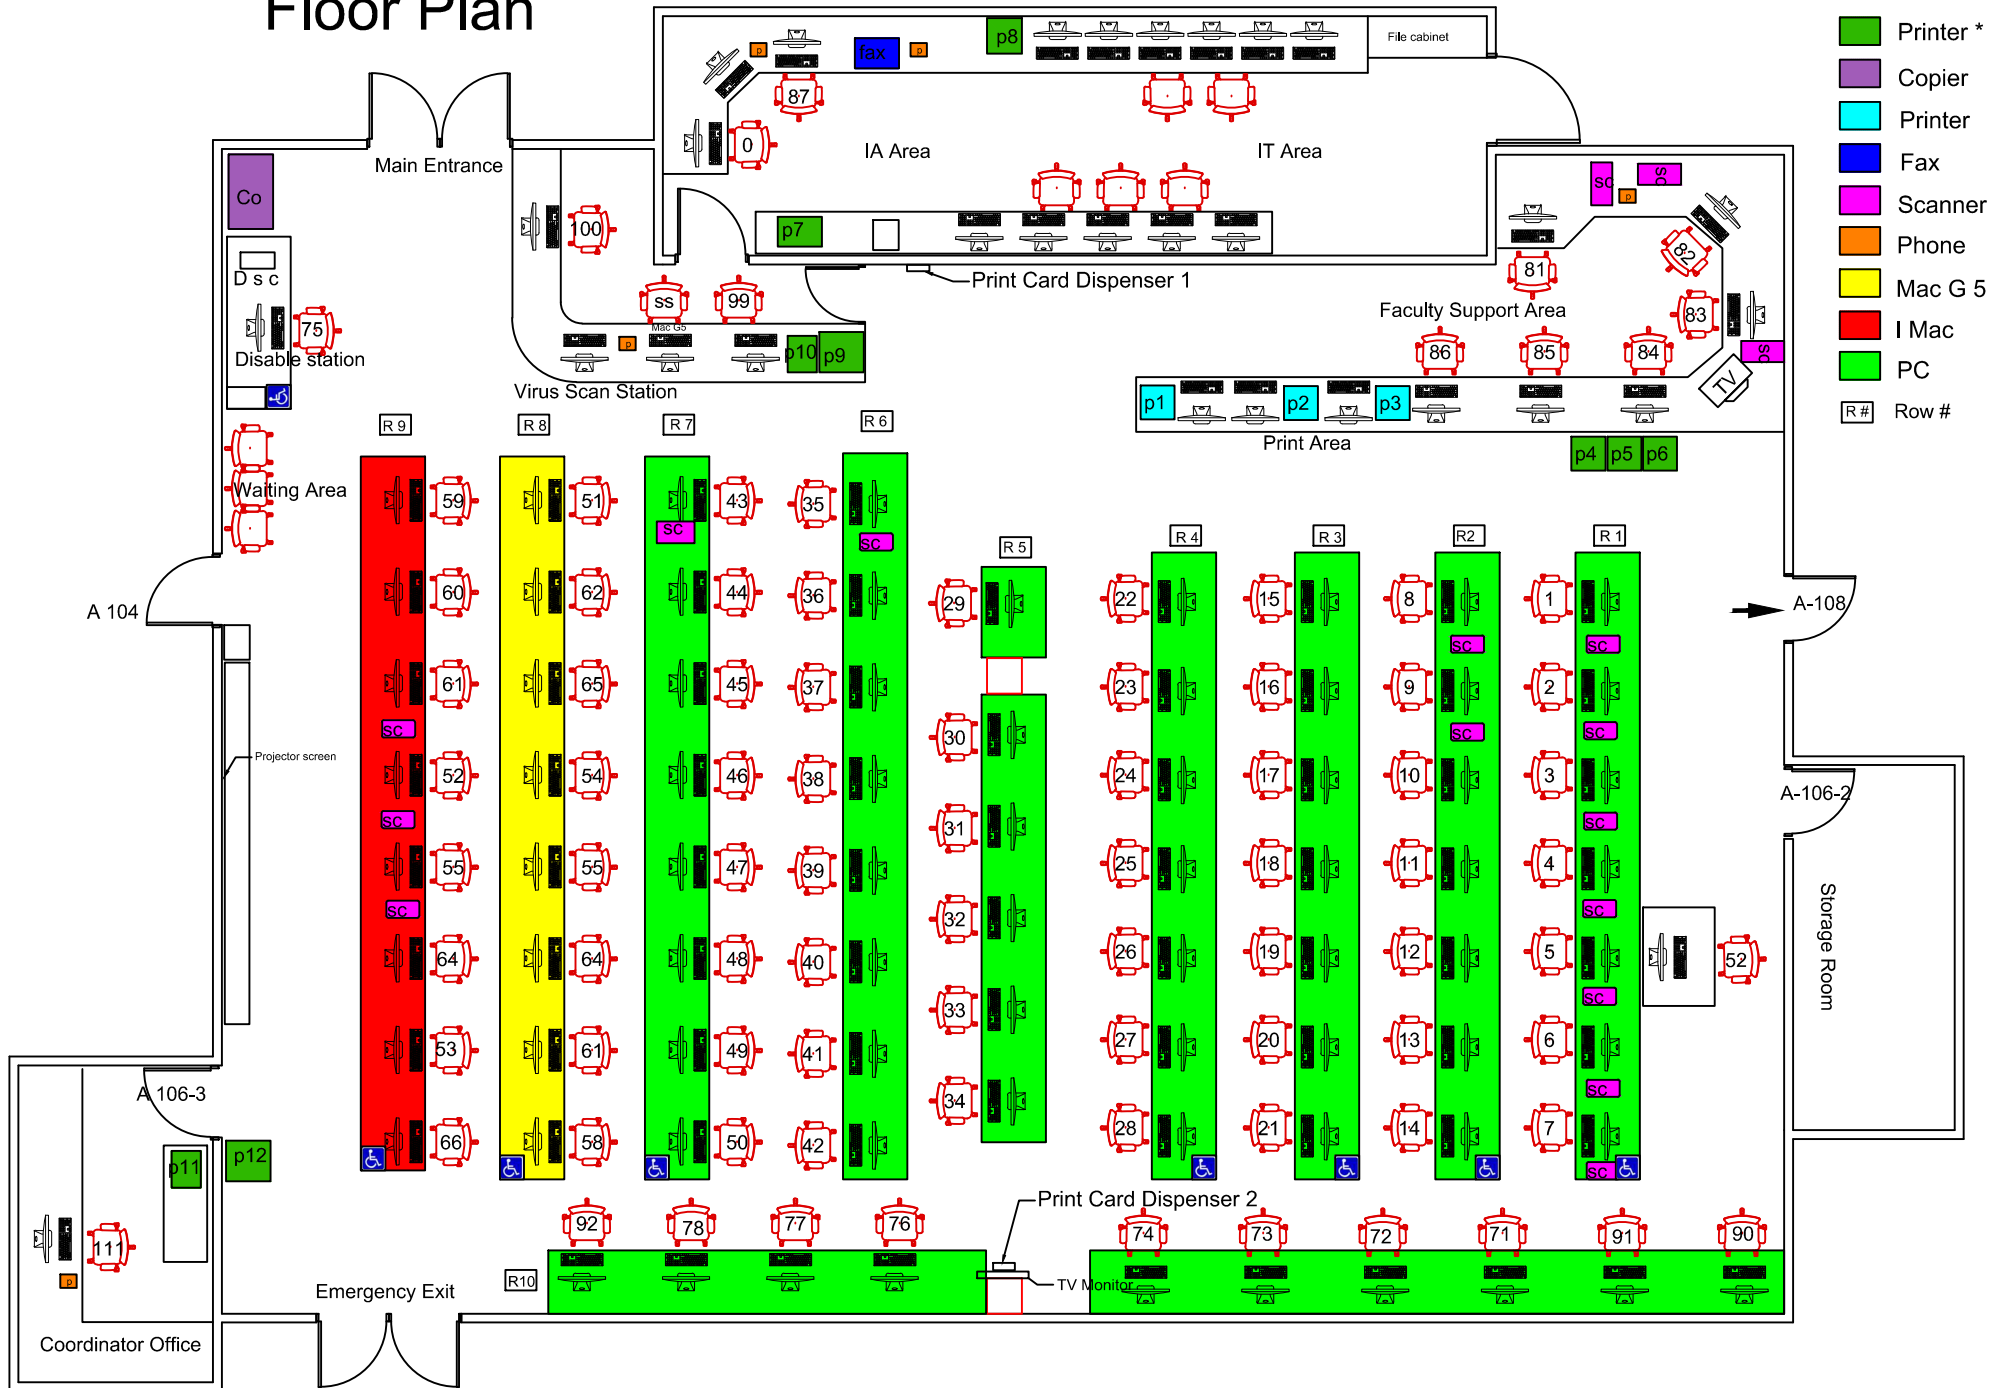

# Academic Computing Center A-106

## Floor Plan

- Printer \*
- Copier
- Printer
- Fax
- Scanner
- Phone
- Mac G 5
- I Mac
- PC
- R# Row #