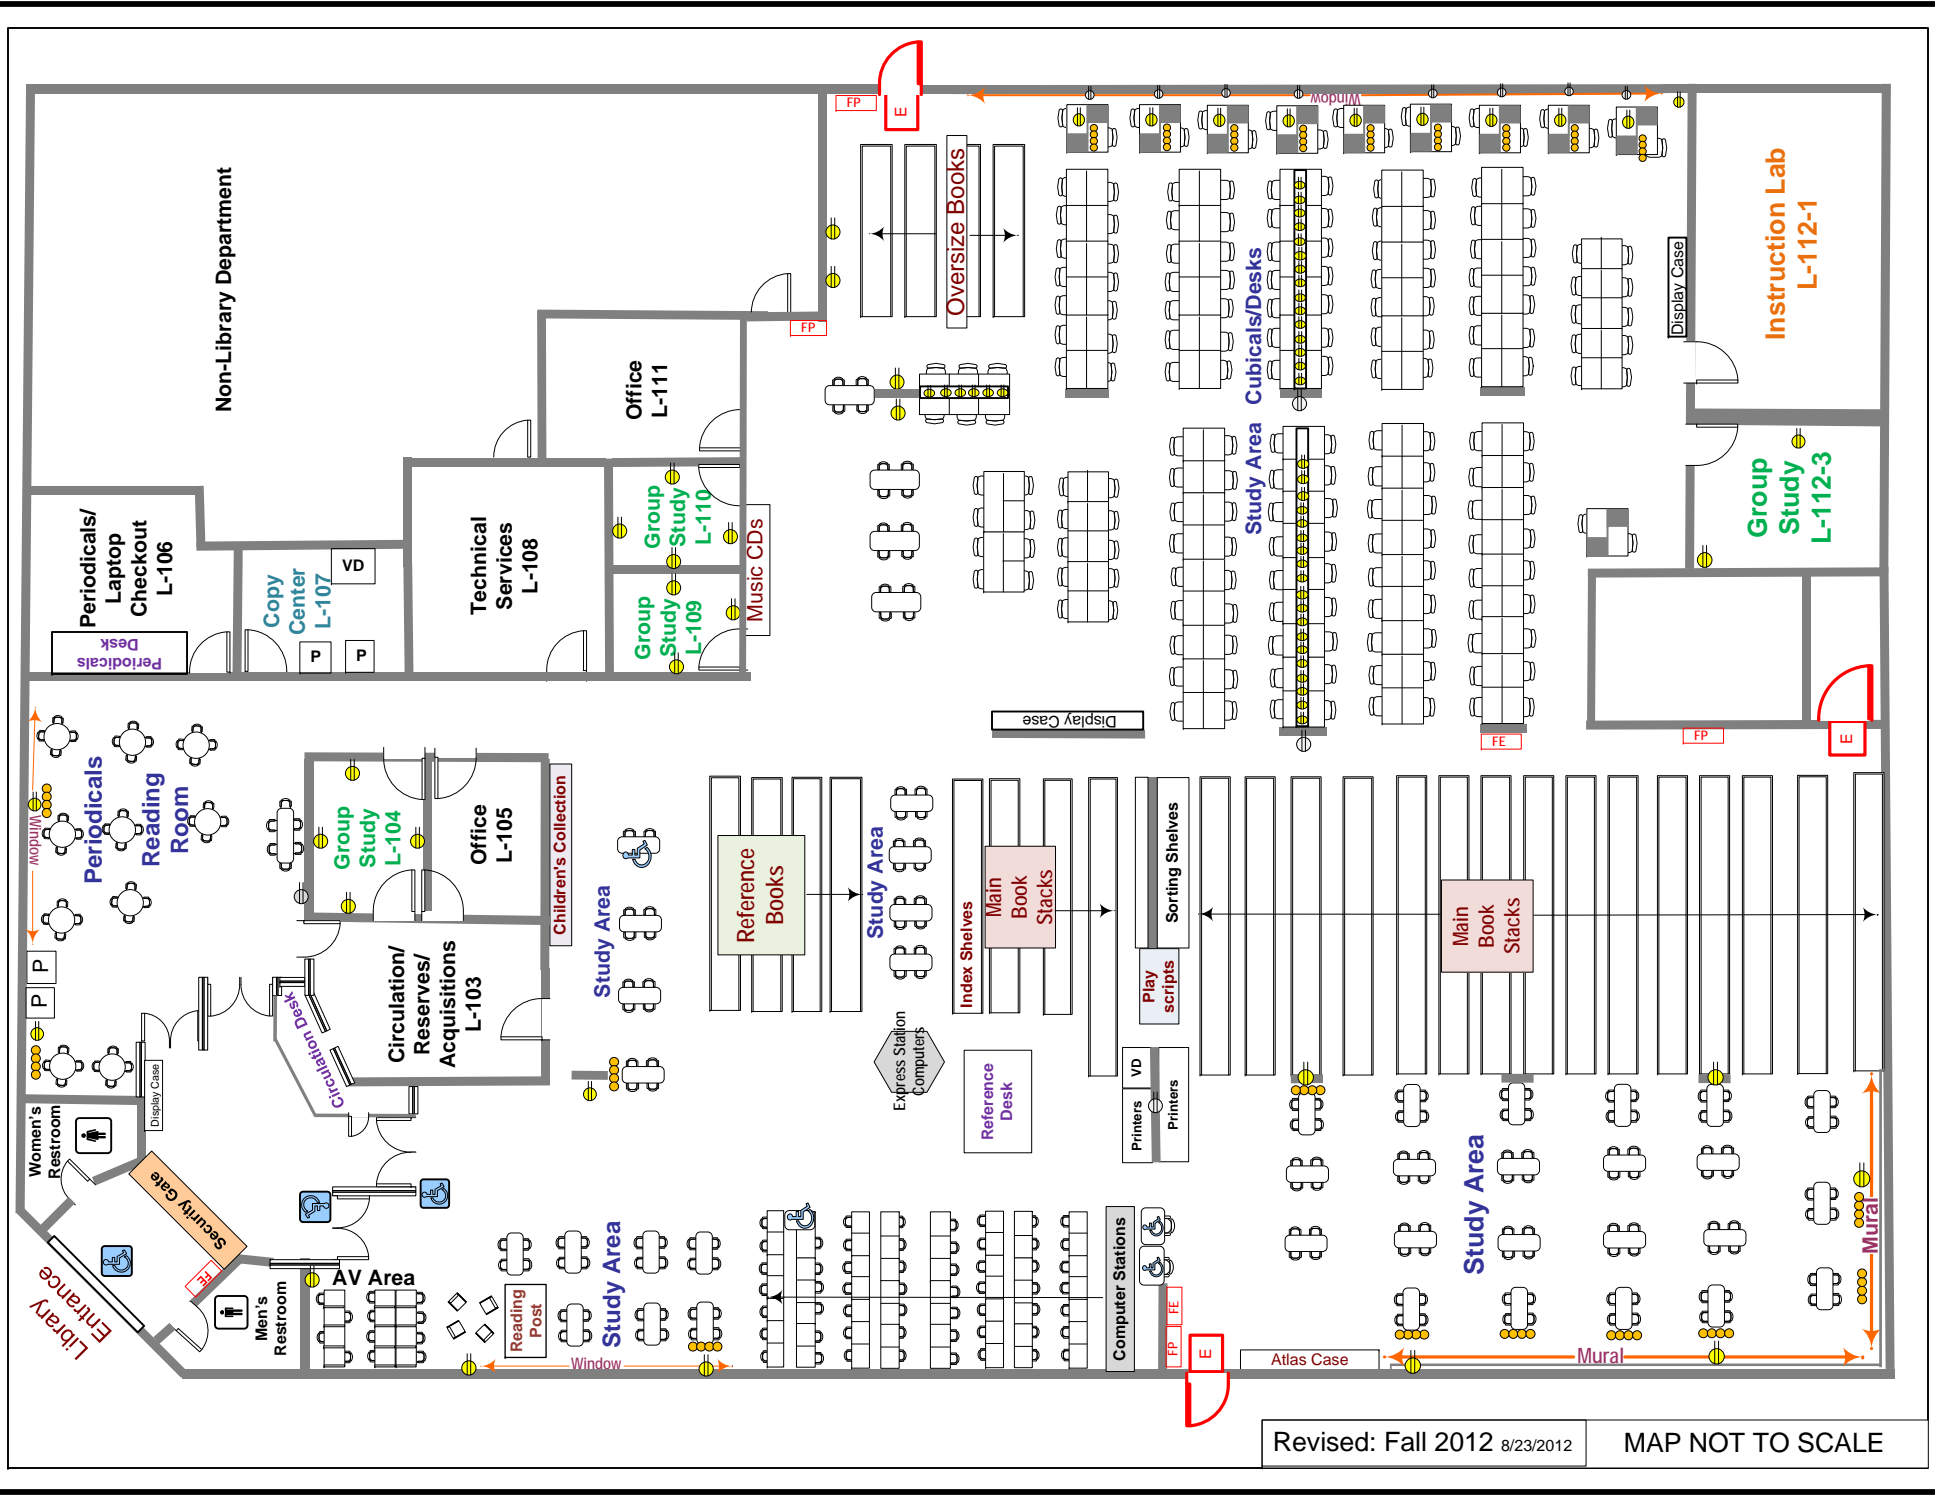

Nealley Library Seating Availability Map

Revised: Fall 2012 8/23/2012

MAP NOT TO SCALE

P = Photocopy Machine(s)
 VD = Vending Dispenser
 E = Emergency Exit
 FE = Fire Extinguisher
 FP = Fire Pull
 = Electrical Outlet
 = Surge Protector