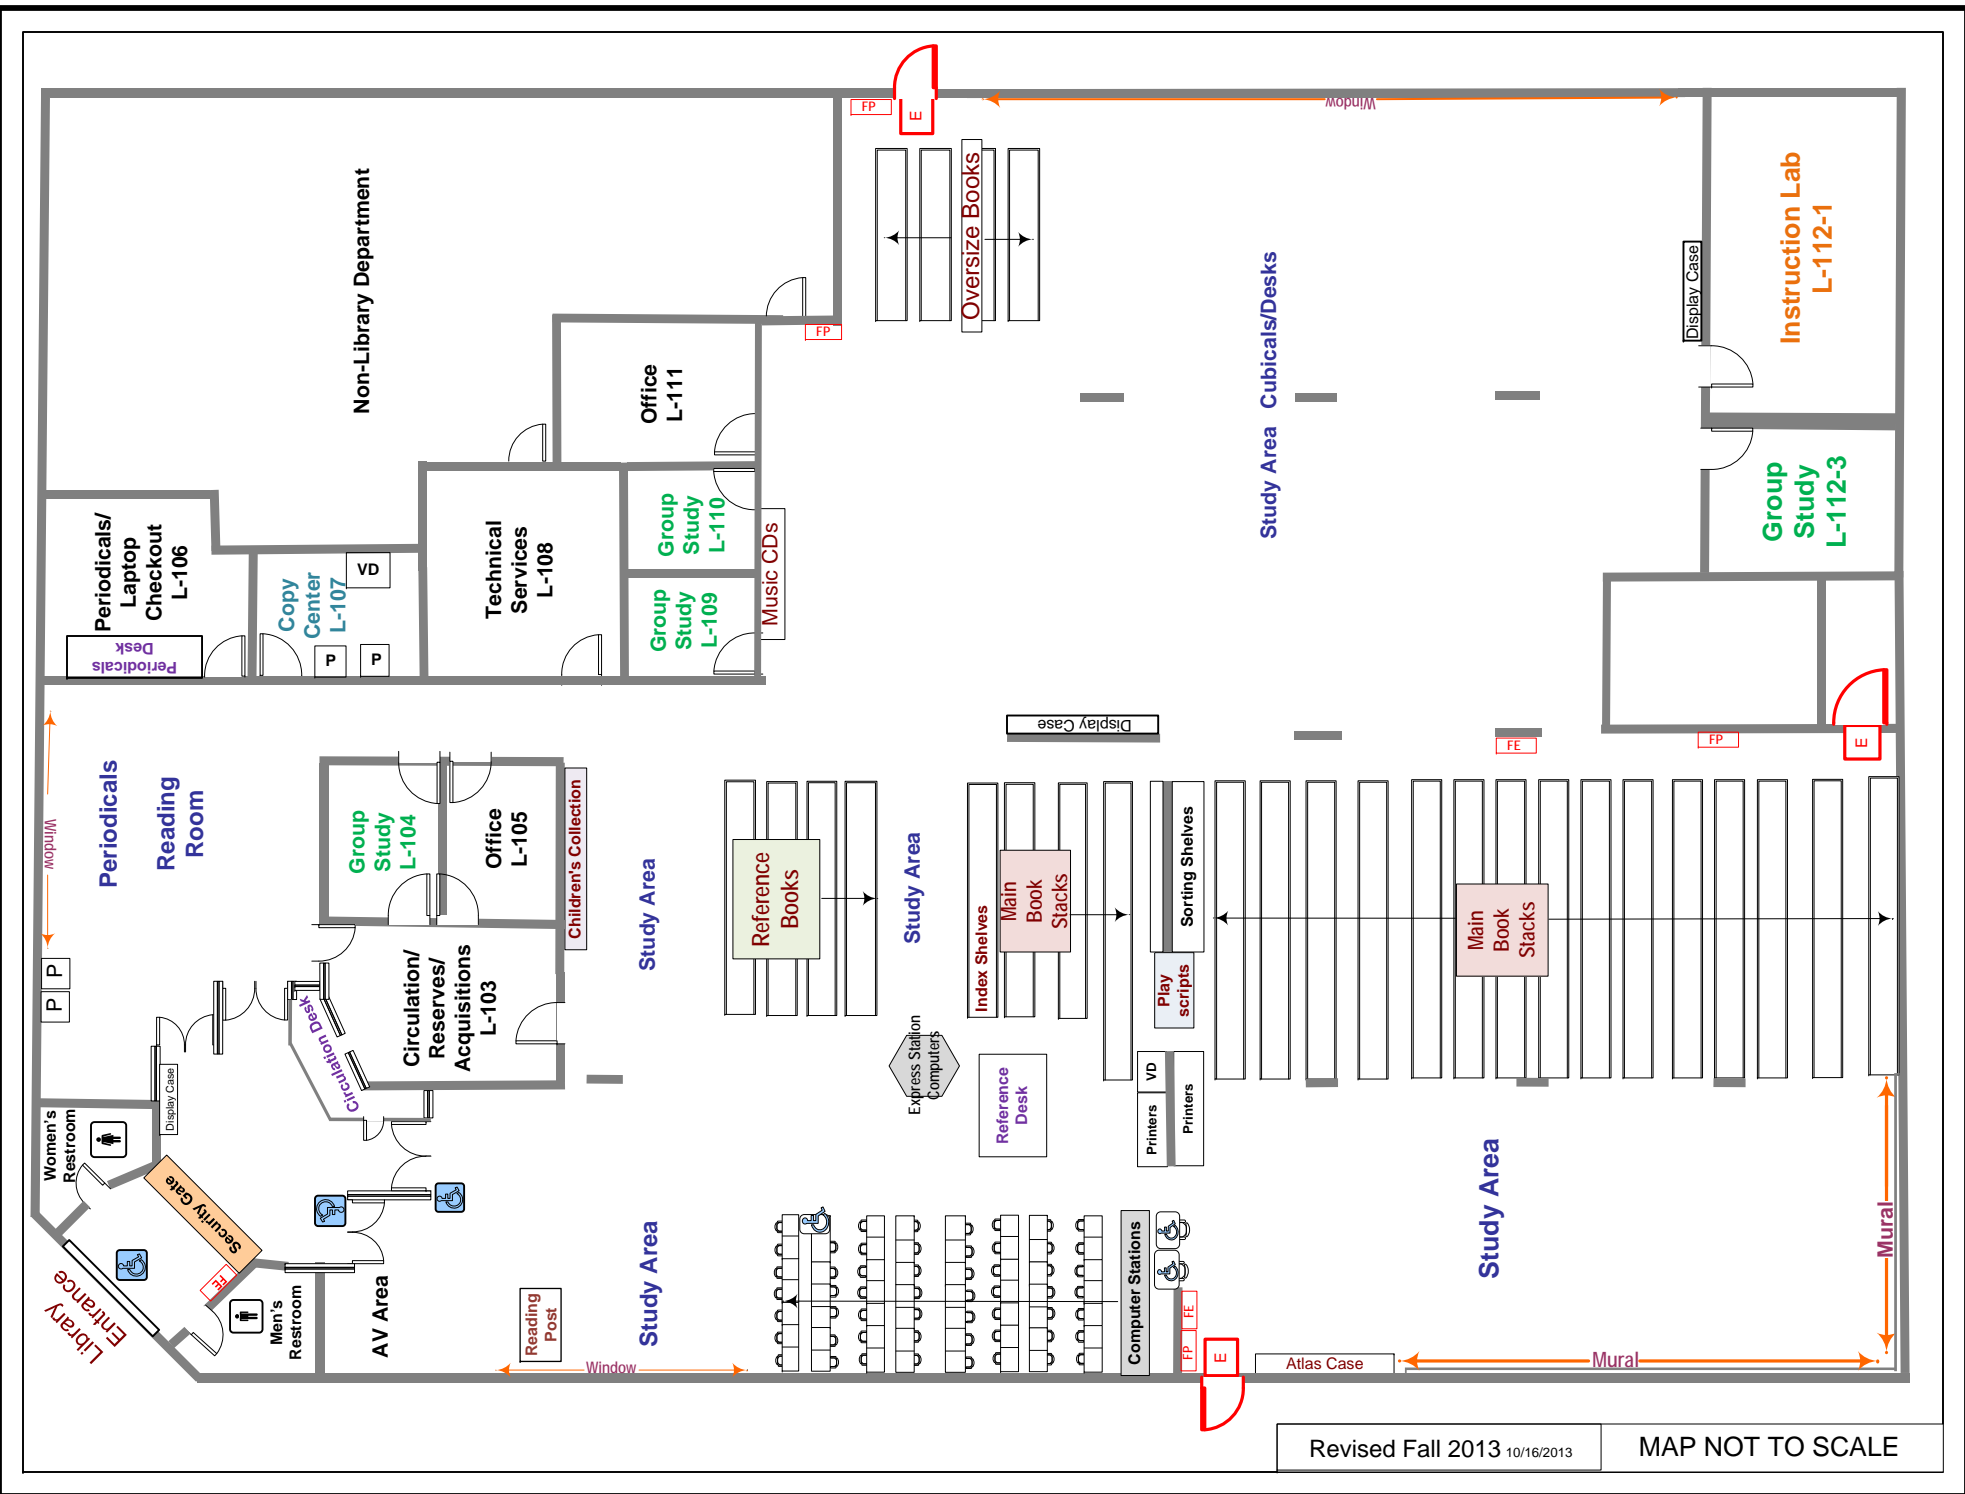

Nealley Library Floor Plan

Revised Fall 2013 10/16/2013 MAP NOT TO SCALE

P = Photocopy Machine(s) VD = Vendingcard Dispenser E = Emergency Exit FE = Fire Extinguisher FP = Fire Pull