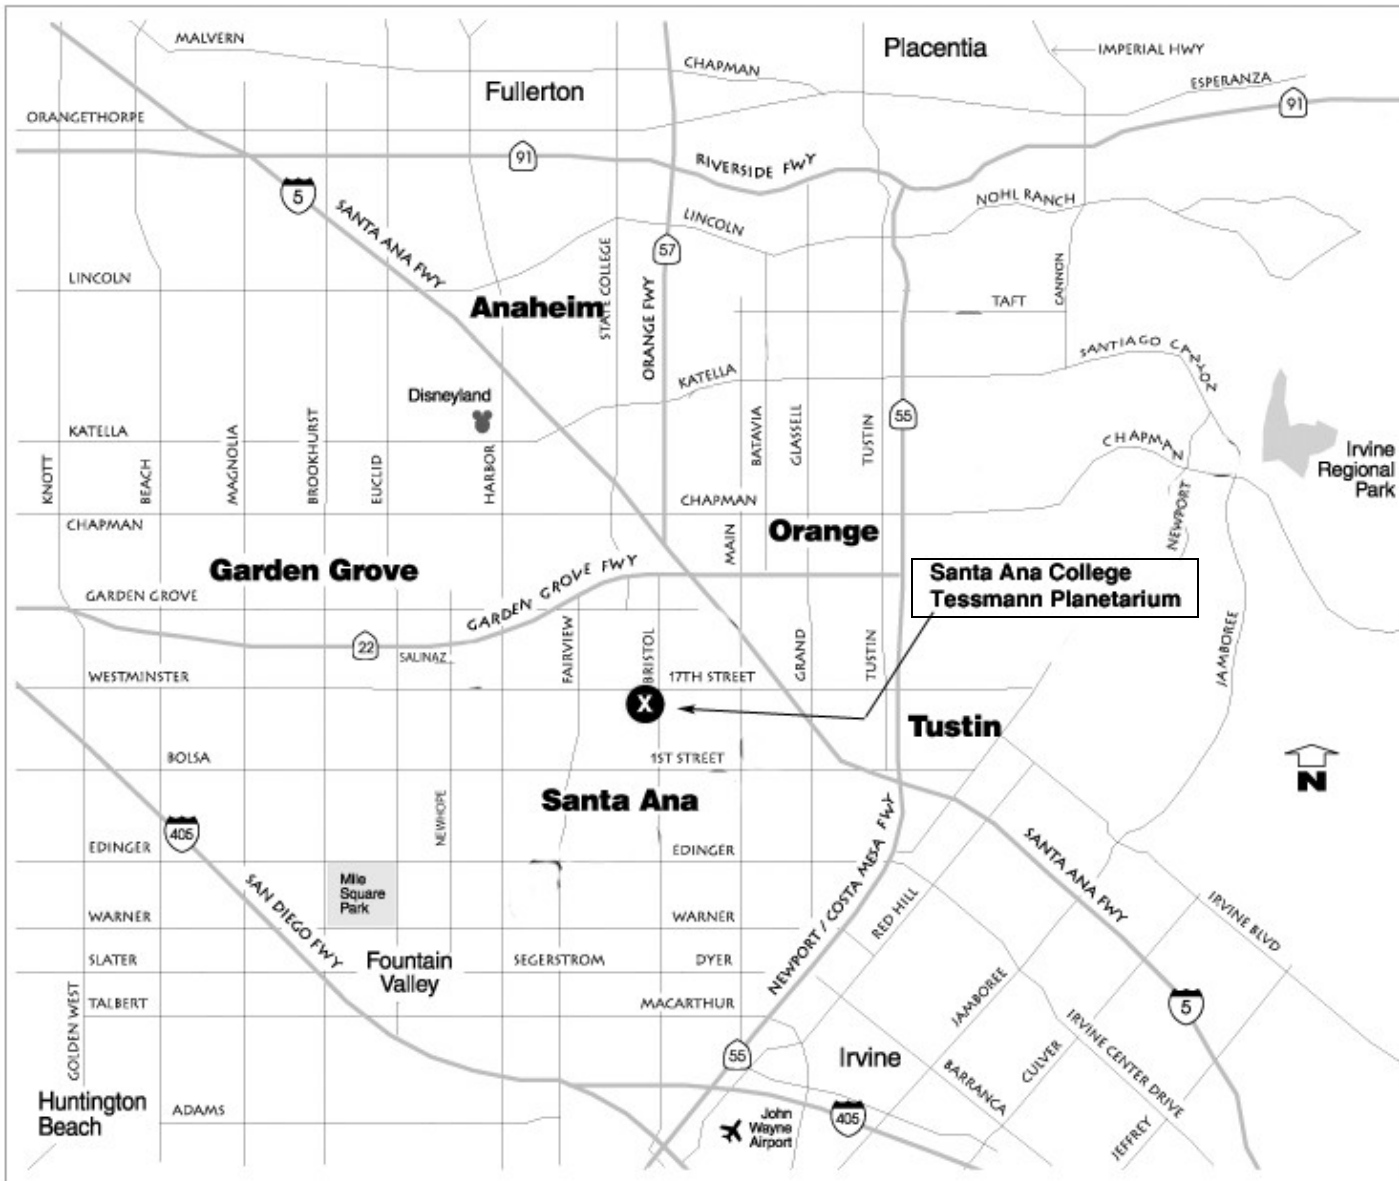

How to get here...

Santa Ana College
1530 W. 17th Street, Santa Ana, CA 92706

 =
Yellow
parking
permit
boxes

Parking is \$2 per vehicle. You may park in lots 6 through 12, except in rows marked as staff or carpool parking. You may purchase a parking permit from any of the yellow boxes located in lots 6, 7, 9, 11 or 12. The yellow boxes accept both cash and credit cards. Please come early. The parking lots are very crowded, especially for the 11:00 a.m. shows. **Do not park in the Visitors Lot (3)—Security strictly enforces the 30 minute time limit. If you have difficulty finding a parking spot, please contact Security, located in building X, across the way from the planetarium.**

***For
Planetarium,
Enter from
17th Street***