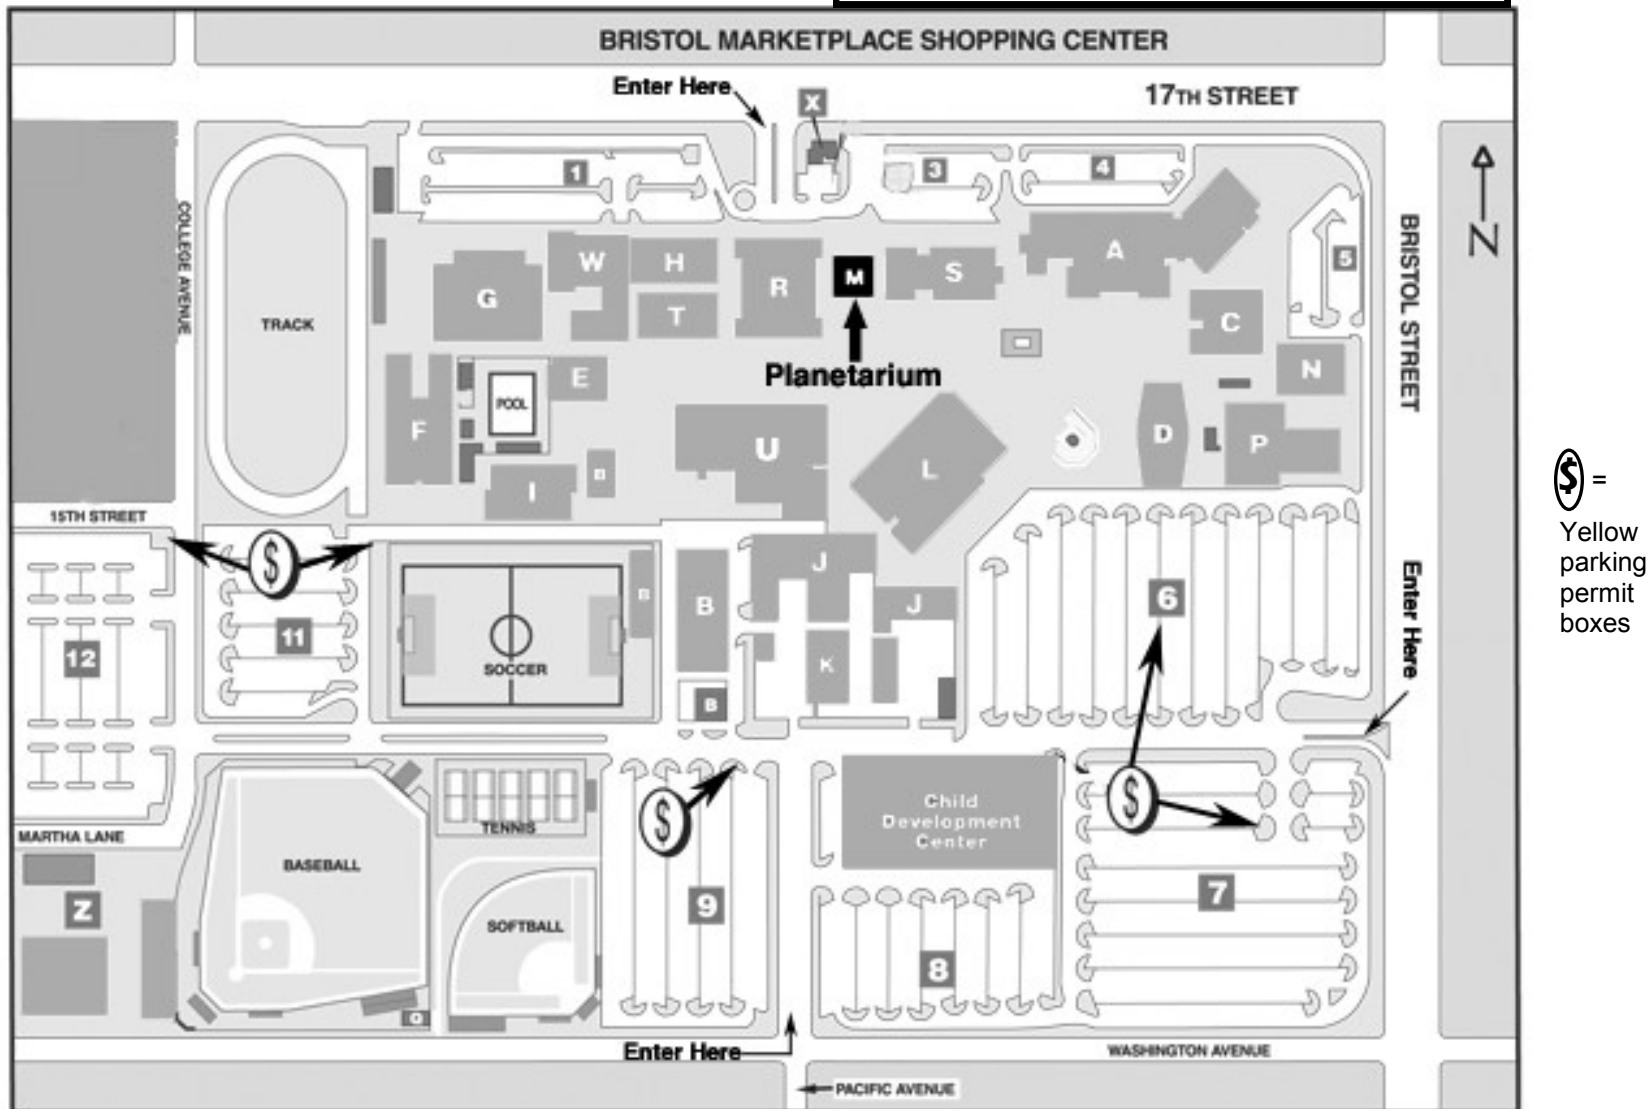

How to get here...

Santa Ana College
1530 W. 17th Street, Santa Ana, CA 92706

 =
Yellow
parking
permit
boxes

Parking is \$2 per vehicle. You may park in lots 6 through 12, except in rows marked as staff or carpool parking. You may purchase a parking permit from any of the yellow boxes located in lots 6, 7, 9, 11 or 12. The yellow boxes accept both cash and credit cards. Please come early. The parking lots are very crowded, especially for the 11:00 a.m. shows. **Do not park in the Visitors Lot (3)—Security strictly enforces the 30 minute time limit. If you have difficulty finding a parking spot, please contact Security, located in building X, across the way from the planetarium.**

**Important Note: No cash or credit cards taken at the door, checks only.
Please arrive 15 minutes prior to the show.
No children under 5 years old, please.
Refunds must be submitted in writing and are subject to a \$10.00 processing fee.**

***For
Planetarium,
Enter from
17th Street***