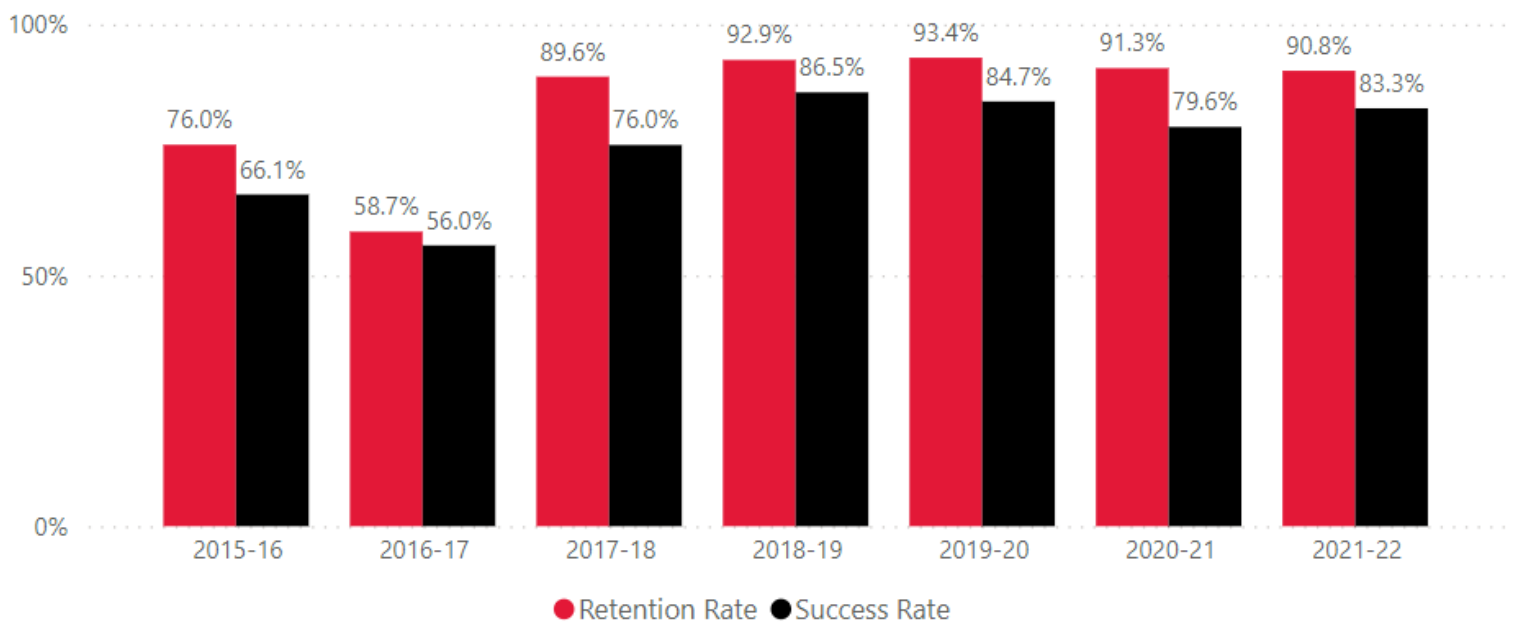

## Dual Enrollment Data, 2015-16 to 2021-22

Figure 1. Santa Ana College Dual Enrollment Sections and Courses

Figure 2. Santa Ana College Dual Enrollment Course Retention and Success

Successful course completions include students who earn a final grade of with grade of A,B,C,P,IA,IB,IC,IPP.