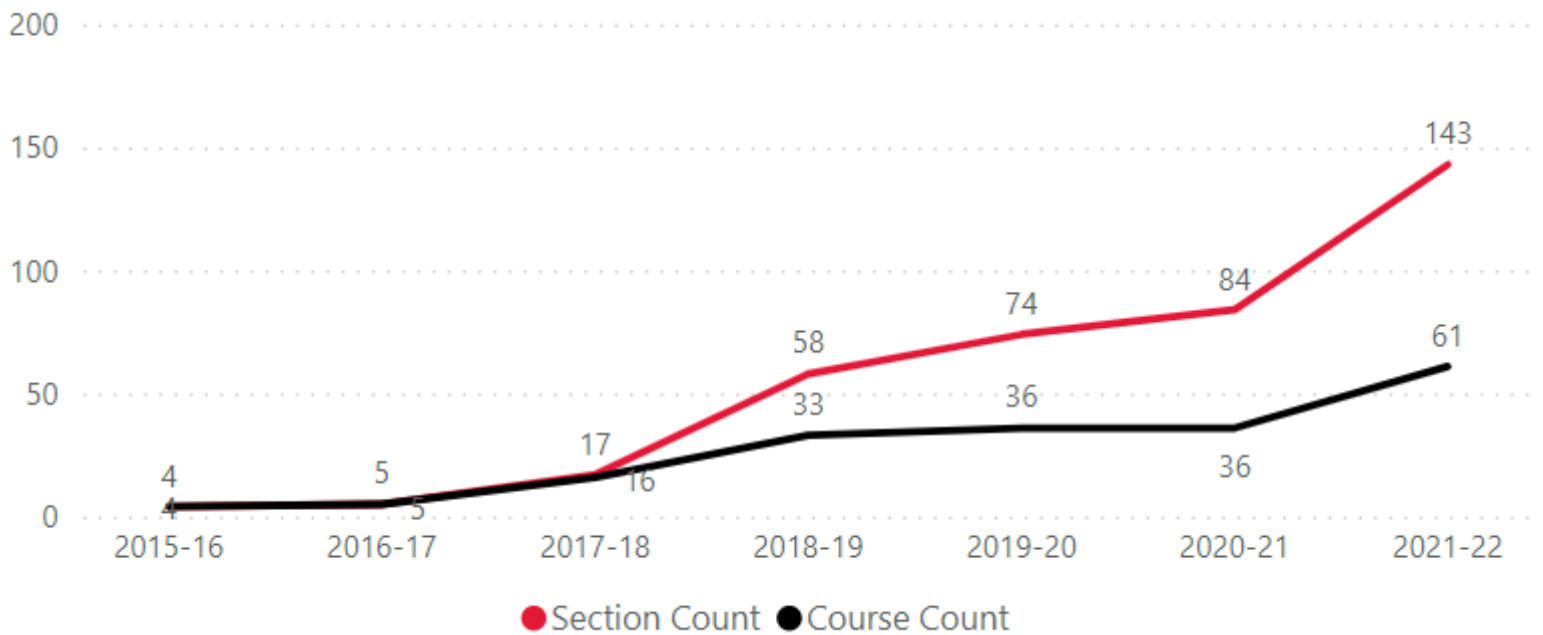

## Dual Enrollment Data, 2015-16 to 2021-22

Figure 1. Santa Ana College Dual Enrollment Sections and Courses

Figure 2. Santa Ana College Dual Enrollment Course Retention and Success

Successful course completions include students who earn a final grade of with grade of A,B,C,P,IA,IB,IC,IPP.