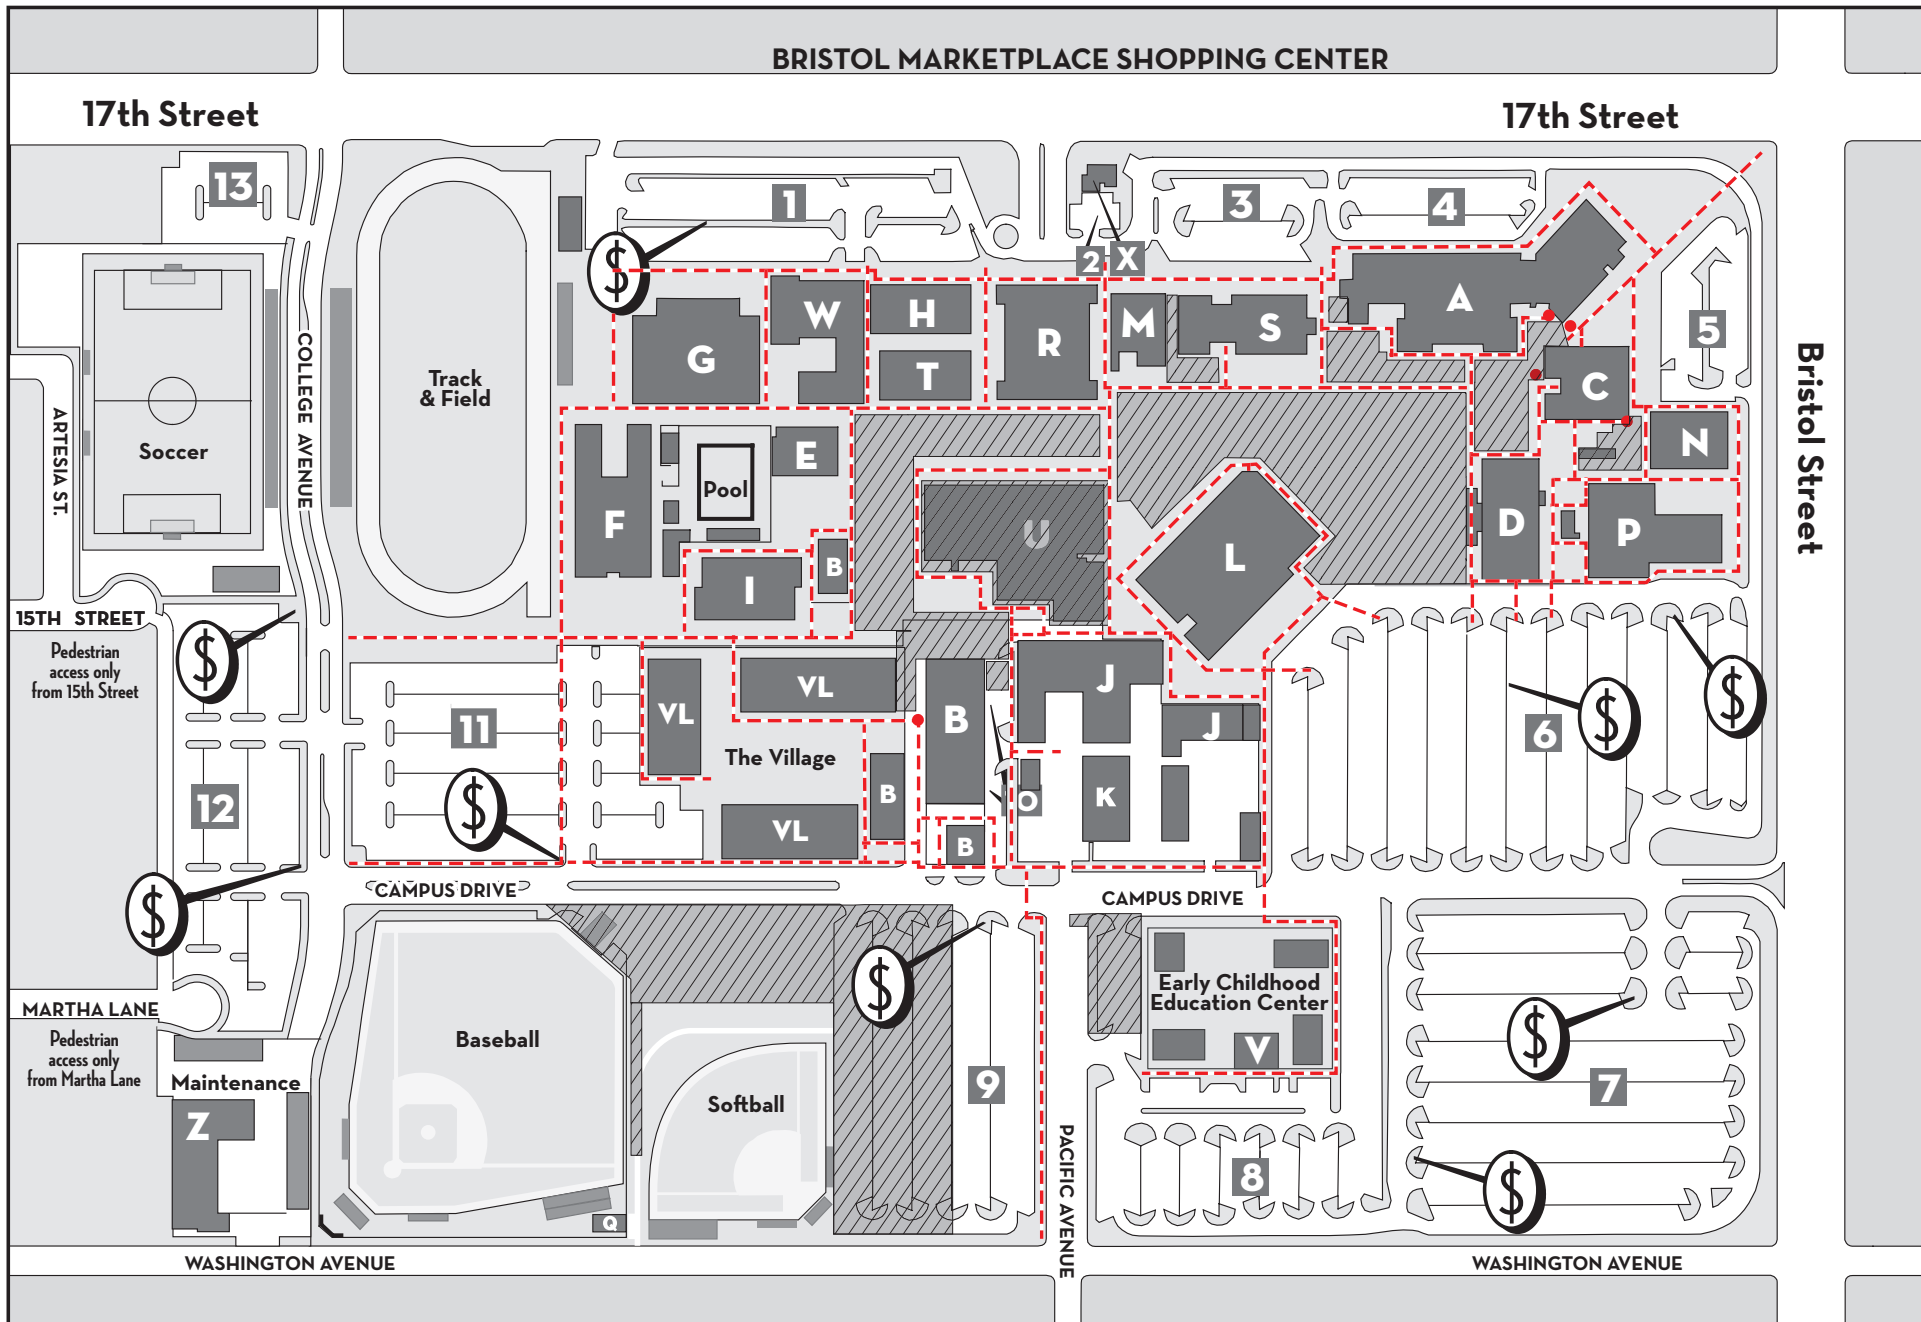

CONSTRUCTION ALERT

Date: December 14, 2016

What: SAC Construction Pedestrian Map

When: 1/9/2017 - Start of Winter Intersession

Where: Santa Ana College

Activities:

SAC Construction Pedestrian Signage will be posted around campus to aid students, staff and visitors navigate through the fenced construction areas. Please be advised that this map and corresponding signage will be updated to reflect any major fencing changes as construction progresses.

Attachment:

SAC Construction Pedestrian Map Revised 1/9/17

BRISTOL MARKETPLACE SHOPPING CENTER

Bristol Street

- Denotes "Closed for Construction"
- Denotes Path of Travel
- Denotes Dead End