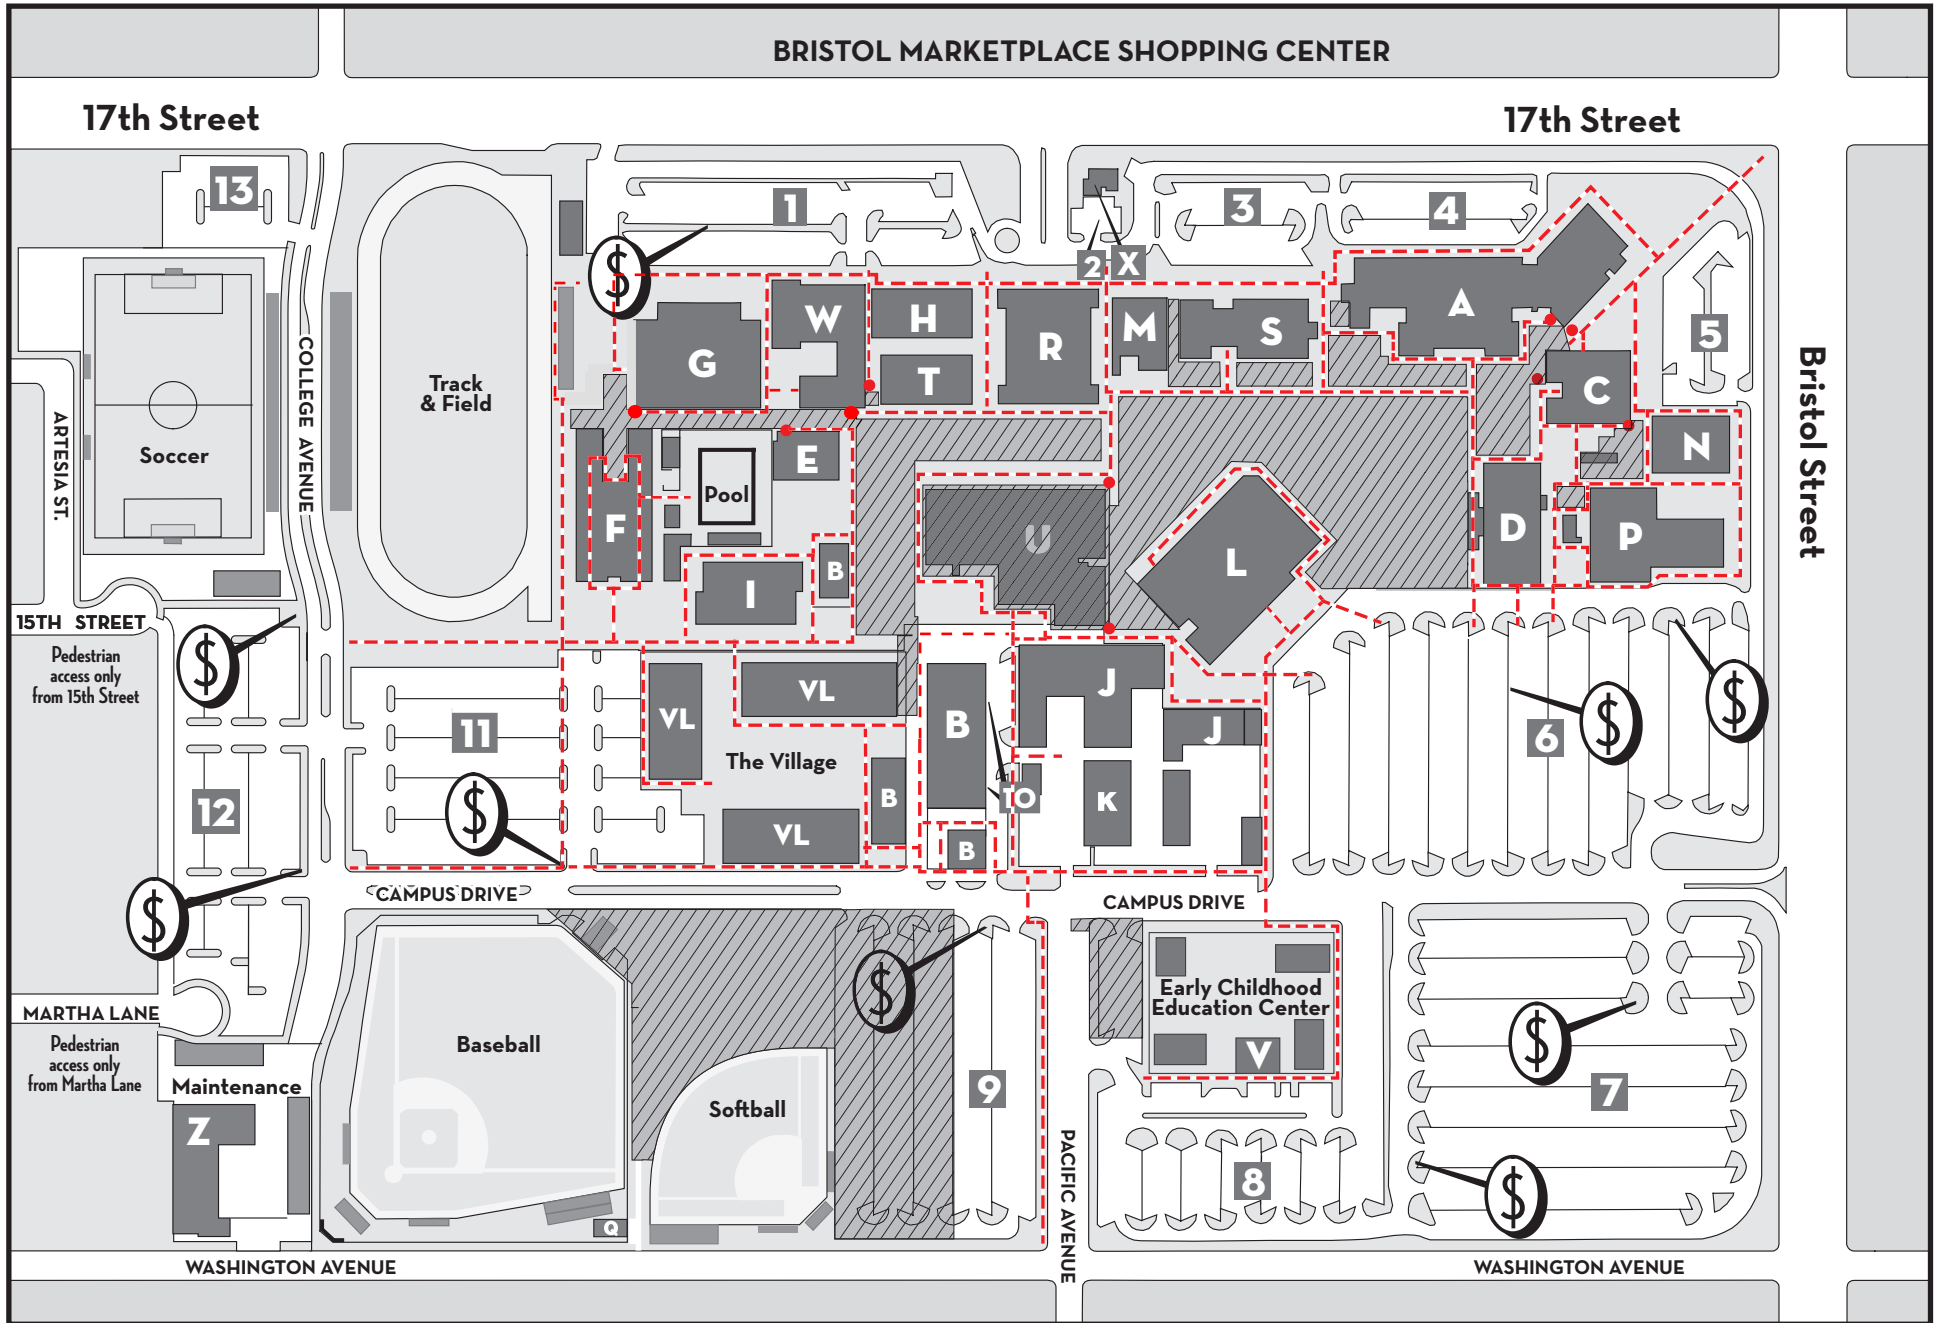

CONSTRUCTION ALERT

- Date:** January 17, 2017
- What:** SAC Construction – Phase 6
- When:** 1/18/2017 through Summer 2017
- Where:** Santa Ana College

Activities:

We will be starting work at Phase 6 on Wednesday, January 18, 2017. Construction in this area will continue through the summer of 2017. Temporary walkways and signage will be in place to ensure adequate access. Anticipate increased construction traffic, elevated equipment noise and pedestrian disturbances.

Attachment:

SAC Phase 6

BRISTOL MARKETPLACE SHOPPING CENTER

REV. 1/17/17

- Denotes "Closed for Construction"
- Denotes Path of Travel
- Denotes Dead End