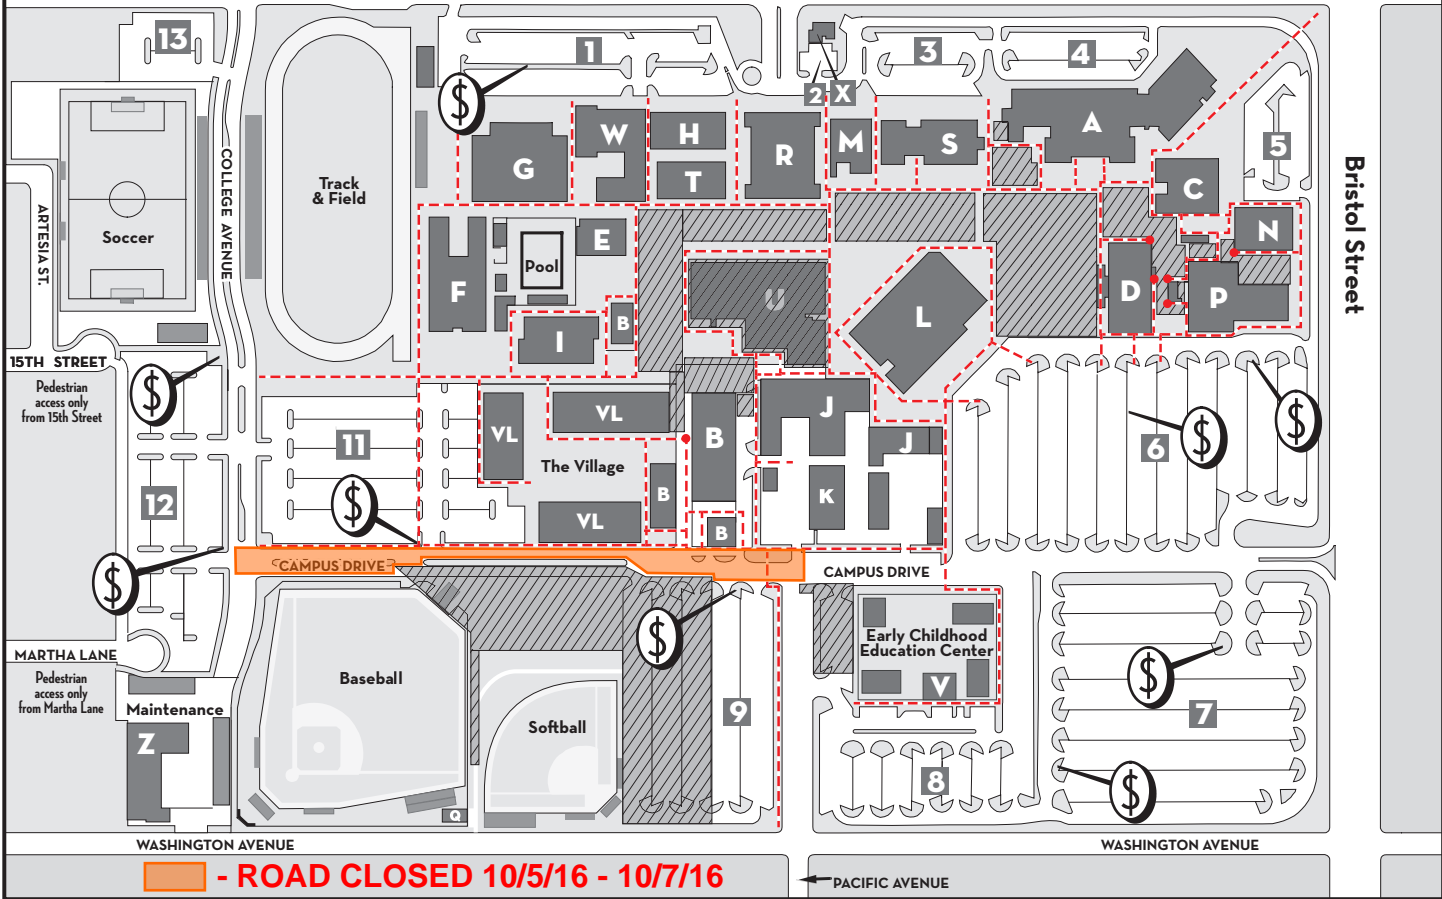

CONSTRUCTION ALERT

Date: September 26, 2016

What: Road Closure – Campus Road between Pacific and College Avenue

When: 10/5/2016 – 10/7/2016 (All day and all night)

Where: Santa Ana College

Activities:

Due to the delivery of the ice tank storage units for the new Central Plant, Campus Road between Pacific Avenue and College Avenue will be closed all day and all night from Wednesday, October 5, 2016 through Friday, October 7, 2016.

Attachment:

Campus Map

BRISTOL MARKETPLACE SHOPPING CENTER

17th Street

17th Street

ROAD CLOSED 10/5/16 - 10/7/16

PACIFIC AVENUE