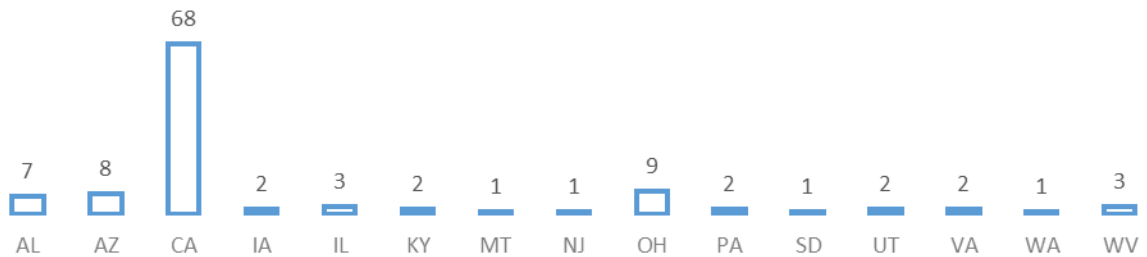

SAC Students who transferred from a 4- year to a 2-year in 2015-16: Which 4-year institution did they leave?

Former SAC students who transferred back to a 2 year college in 2015-2016: Location of 4-Year University of origin

College	State	Count	College	State	Count
Allegheny College	PA	1	Loyola Marymount University	CA	1
American Public University System	WV	3	Montana State University - Northern	MT	1
Argosy University - Online	IL	1	National University	CA	2
Arizona State University	AZ	1	Northern Arizona University	AZ	1
Brandman University	CA	3	Pennsylvania State University	PA	1
Brigham Young University	UT	1	Pepperdine University	CA	2
California Baptist University -Undergrads	CA	1	San Diego State University	CA	3
California State Polytechnic	CA	1	San Jose State University	CA	1
California State University - Dominguez Hills	CA	1	South Dakota State University	SD	1
California State University - Fullerton	CA	14	Southern Illinois University Carbondale	IL	2
California State University - Long Beach	CA	15	Thomas Edison State College	NJ	1
California State University - Los Angeles	CA	2	Union Institute And University	OH	9
California State University - Northridge	CA	1	University Of California - Irvine	CA	4
California State University - Sacramento	CA	2	University Of California-Irvine	CA	1
California State University - San Bernardino	CA	1	University Of California-Los Angeles	CA	2
California State University - San Marcos	CA	1	University Of California-San Diego	CA	1
Chapman University-Orange	CA	4	University Of California-Santa Cruz	CA	1
Columbia Southern University	AL	7	University Of Louisville	KY	1
Concordia University - Irvine	CA	1	University Of Phoenix	AZ	6
Eastern Kentucky University	KY	1	University Of Southern California	CA	1
John F Kennedy University Undergrad	CA	1	University Of Washington - Seattle	WA	1
Kaplan University	IA	2	Western Governors University	UT	1
Liberty University	VA	2	Whittier College - Law School	CA	1