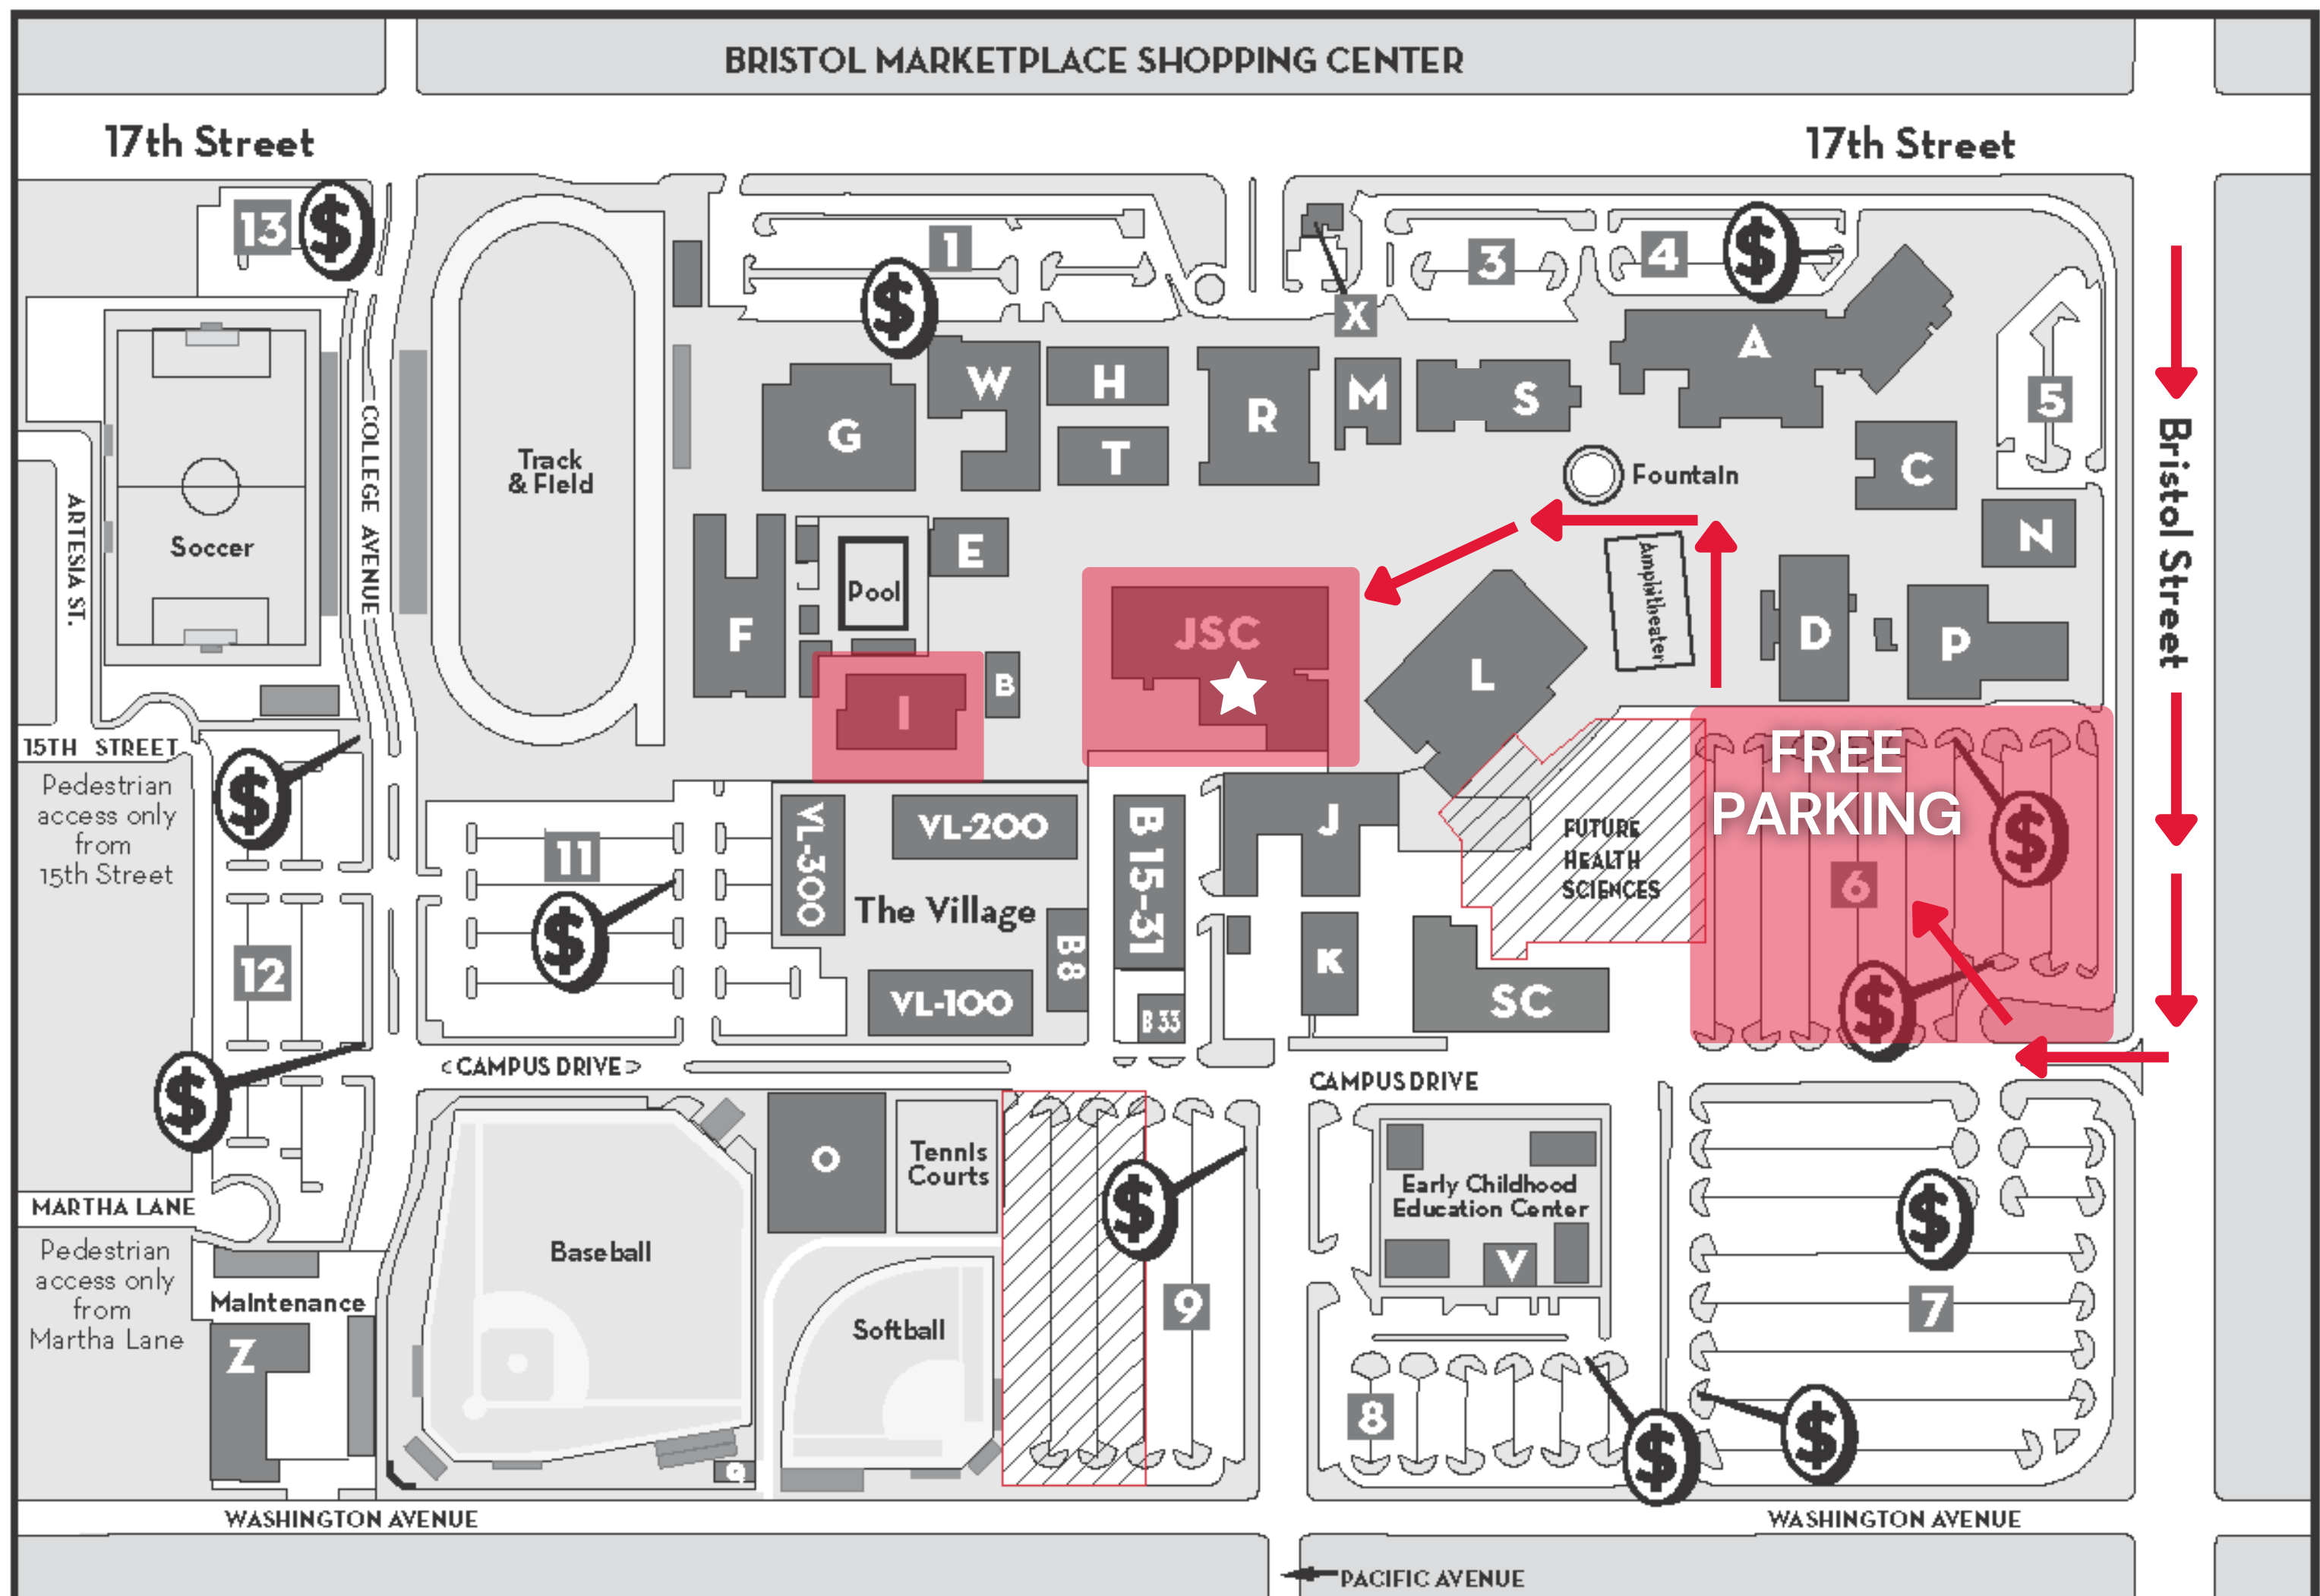

ROAD TO TEACHING CONFERENCE

Address:

Santa Ana College
1530 W. 17th Street
Santa Ana, CA 92706

Parking:

- Lot 6
- May park in staff or student stalls
- No permit necessary

Venues:

- Johnson Student Center (JSC)
- I-Building Classrooms (for Workshops)

ROAD TO TEACHING CONFERENCE WORKSHOP SESSIONS

I-Building, 1st Floor